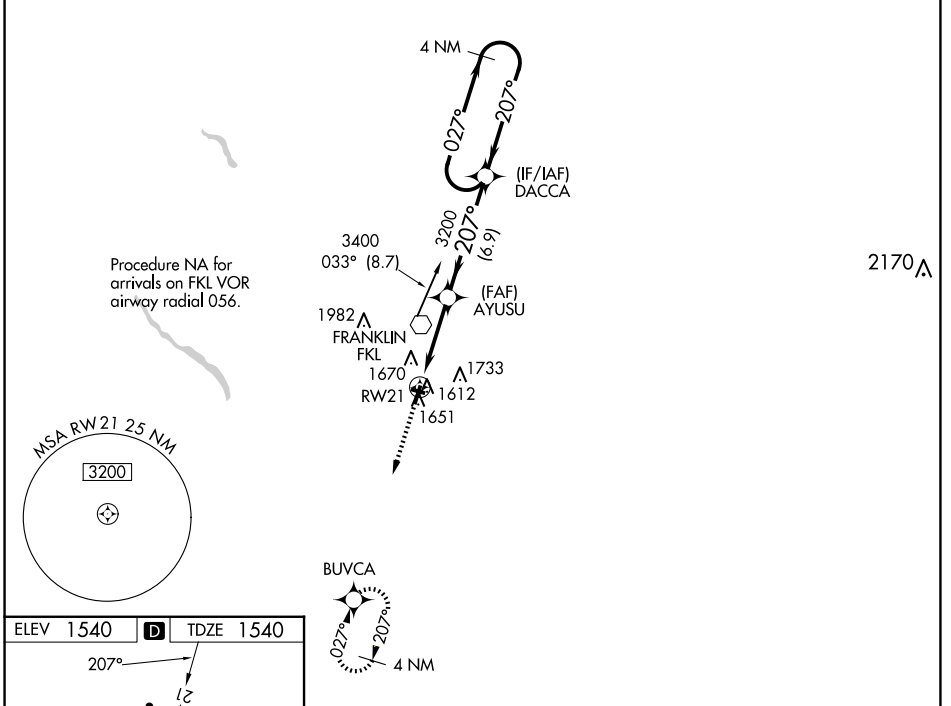

WAAS CH 77501 W21A	APP CRS 207°	Rwy Idg TDZE Apt Elev	5200 1540 1540
--	------------------------	-----------------------------	---

RNAV (GPS) RWY 21

VENANGO RGNL (F'KL)

RNP APCH.		MALS	MISSED APPROACH: Climb to 3400 direct BUVCA and hold.
<p>⚠ For uncompensated Baro-VNAV systems, LNAV/VNAV NA below -18°C (0°F) or above 45°C (114°F). Circling Rwy 12 NA at night. For inop ALS, increase LPV all Cats visibility to ¾ SM and LNAV Cats C/D visibility to 1 SM.</p>			
AWOS-3PT 118.175	YOUNGSTOWN APP CON * 126.25 322.3	CLNC DEL 126.25	UNICOM 122.7 (CTAF) 0

NE-4, 19 MAR 2026 to 16 APR 2026

NE-4, 19 MAR 2026 to 16 APR 2026