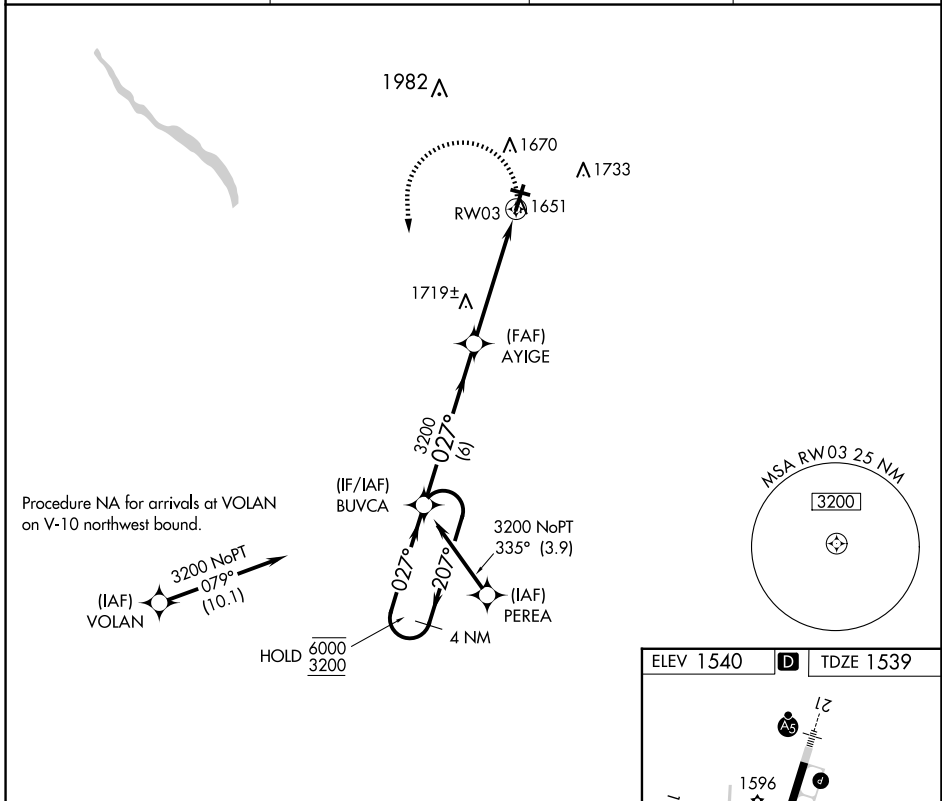

APP CRS 027°	Rwy Idg TDZE Apt Elev	5200 1539 1540
------------------------	-----------------------------	---

RNAV (GPS) RWY 3

VENANGO RGNL (F'KL)

RNP APCH.	MISSED APPROACH: Climbing left turn to 3200 direct BUVCA and hold.
Rwy 3 helicopter visibility reduction below 3/4 SM NA.	Circling Rwy 12 NA at night.

AWOS-3PT 118.175	YOUNGSTOWN APP CON ★ 126.25 322.3	CLNC DEL 126.25	UNICOM 122.7 (CTAF)
----------------------------	---	---------------------------	-------------------------------

NE-4, 19 MAR 2026 to 16 APR 2026

NE-4, 19 MAR 2026 to 16 APR 2026