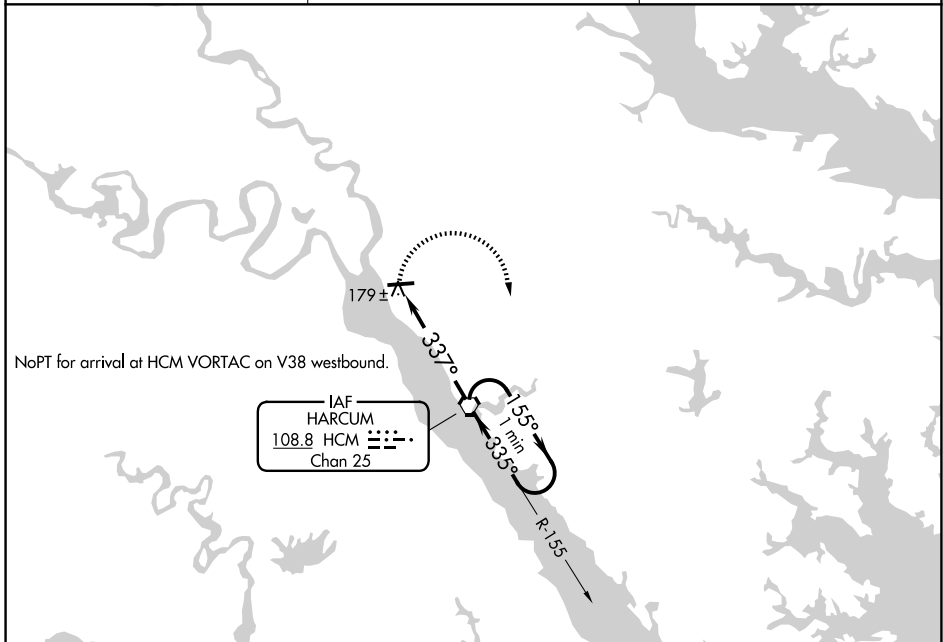

VORTAC HCM 108.8 Chan 25	APP CRS 337°	Rwy Ldg TDZE Apt Elev	N/A N/A 20
--	------------------------	-----------------------------	---------------------------------------

VOR-A

MIDDLE PENINSULA RGNL (F'YJ)

⚠ When local altimeter setting not received, use Newport News altimeter setting and increase all MDA 80 feet.

⚠ MISSED APPROACH: Climbing right turn to 1700 direct HCM VORTAC and hold.

AWOS-3 132.825	POTOMAC APP CON 126.4 282.375	UNICOM 123.0 (CTAF) 0
--------------------------	---	---------------------------------

NE-3, 19 MAR 2026 to 16 APR 2026

NE-3, 19 MAR 2026 to 16 APR 2026

CATEGORY	A	B	C	D	FAF to MAP 4.8 NM					
CIRCLING	480-1 460 (500-1)	620-1 600 (600-1)	NA		Knots	60	90	120	150	180
					Min:Sec	4:48	3:12	2:24	1:55	1:36