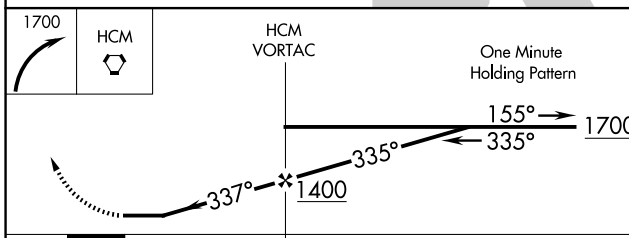

⚠ When local altimeter setting not received, use Newport News altimeter setting and increase all MDA 80 feet.

⚠ MISSED APPROACH: Climbing right turn to 1700 direct HCM VORTAC and hold.

AWOS-3 132.825	POTOMAC APP CON 126.4 282.375	UNICOM 123.0 (CTAF) 0
--------------------------	---	---------------------------------

NE-3, 19 MAR 2026 to 16 APR 2026

NE-3, 19 MAR 2026 to 16 APR 2026

CATEGORY	A	B	C	D	FAF to MAP 4.8 NM					
CIRCLING	480-1 460 (500-1)	620-1 600 (600-1)	NA		Knots	60	90	120	150	180
					Min:Sec	4:48	3:12	2:24	1:55	1:36