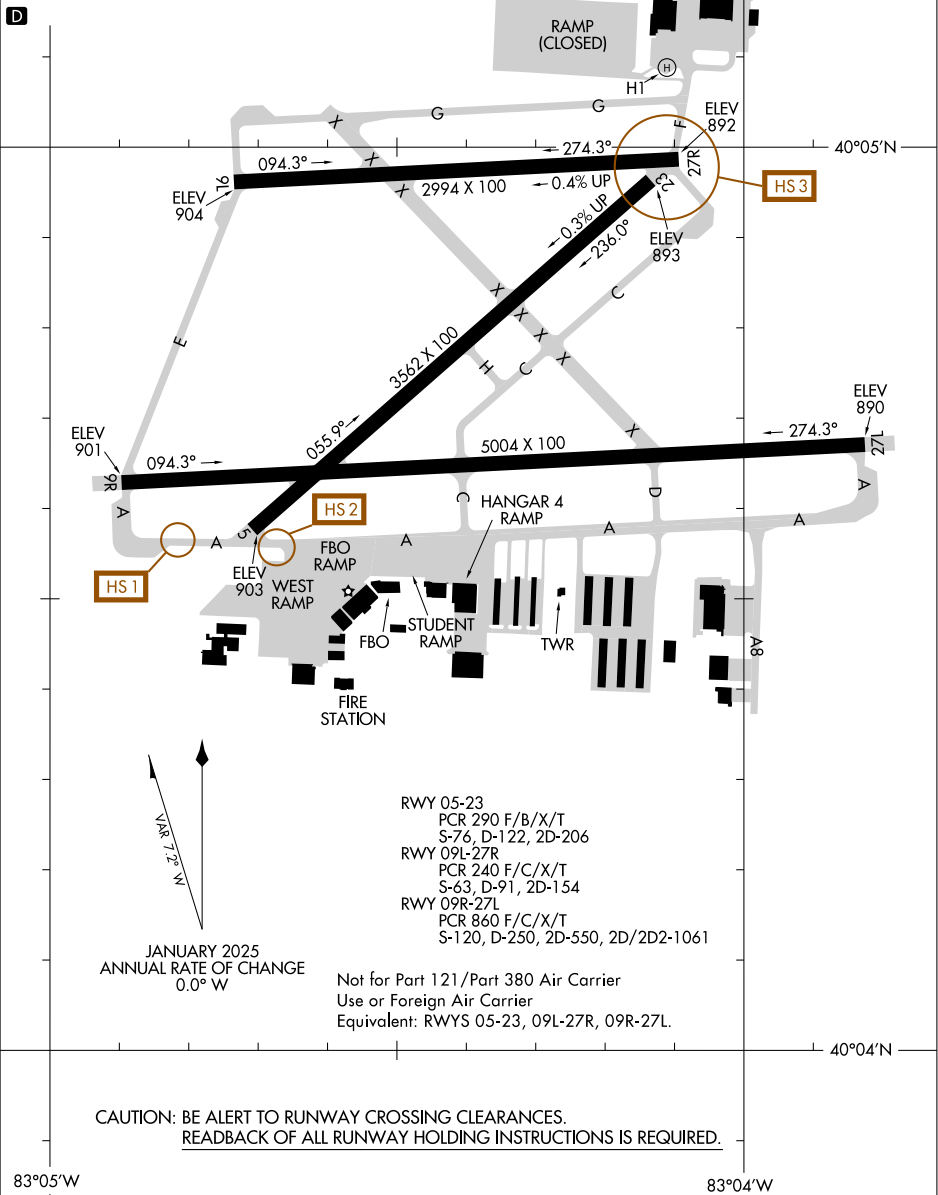

25275

AIRPORT DIAGRAM

AL-5387 (FAA)

OHIO STATE UNIVERSITY (OSU)
COLUMBUS, OHIO

ATIS 121.35
STATE TOWER ★ 118.8 254.325
GND CON 121.7
CLNC DEL 121.7

FIELD
ELEV
906

EC-2, 19 MAR 2026 to 16 APR 2026

EC-2, 19 MAR 2026 to 16 APR 2026