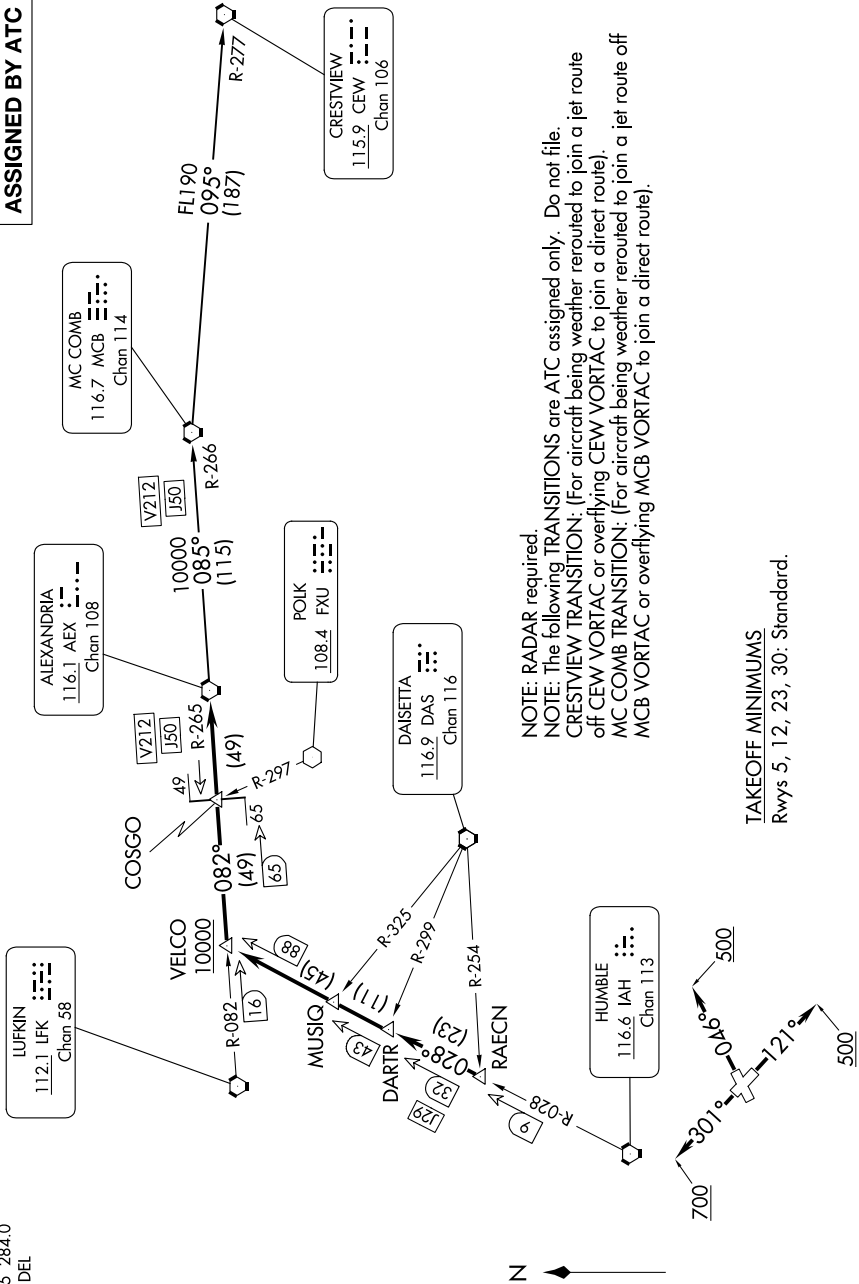

ALEXANDRIA THREE DEPARTURE

SC-5, 19 MAR 2026 to 16 APR 2026

HOUSTON DEP CON
134.45 284.0
CLNC DEL
125.6
CTAF
122.7

**TOP ALTITUDE:
ASSIGNED BY ATC**

MC COMB
116.7 MCB
Chan 114

ALEXANDRIA
116.1 AEX
Chan 108

POIK
108.4 FXU
Chan 106

DAISETTA
116.9 DAS
Chan 116

CRESTVIEW
115.9 CEW
Chan 106

LUFKIN
112.1 LFK
Chan 58

HUMBIE
116.6 IAH
Chan 113

NOTE: RADAR required.
 NOTE: The following TRANSITIONS are ATC assigned only. Do not file.
 CRESTVIEW TRANSITION: (For aircraft being weather rerouted to join a jet route off CEW VORTAC or overflying CEW VORTAC to join a direct route).
 MC COMB TRANSITION: (For aircraft being weather rerouted to join a jet route off MCB VORTAC or overflying MCB VORTAC to join a direct route).

TAKEOFF MINIMUMS
 Rwy's 5, 12, 23, 30: Standard.

NOTE: Chart not to scale.

(CONTINUED ON FOLLOWING PAGE)

SC-5, 19 MAR 2026 to 16 APR 2026

ALEXANDRIA THREE DEPARTURE