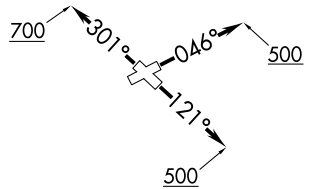

(CRIED1 .CRIED) 24193

CRIED ONE DEPARTURE

AL-5433 (FAA)

LA PORTE MUNI (T41)
LA PORTE, TEXAS

CLINC DEL
125.6
CTAF
122.7
HOUSTON DEP CON
134.45 284.0

**TOP ALTITUDE:
ASSIGNED BY ATC**

CEDAR CREEK
114.8 CGY 
Chan 95

LUFKIN
112.1 LFK 
Chan 58

NAVASOTA
115.9 TNV 
Chan 106

HUMBLE
116.6 IAH 
Chan 113

NOTE: RADAR required.

TAKEOFF MINIMUMS
Rwys 5, 12, 23, 30: Standard.

(CONTINUED ON FOLLOWING PAGE)

NOTE: Chart not to scale.