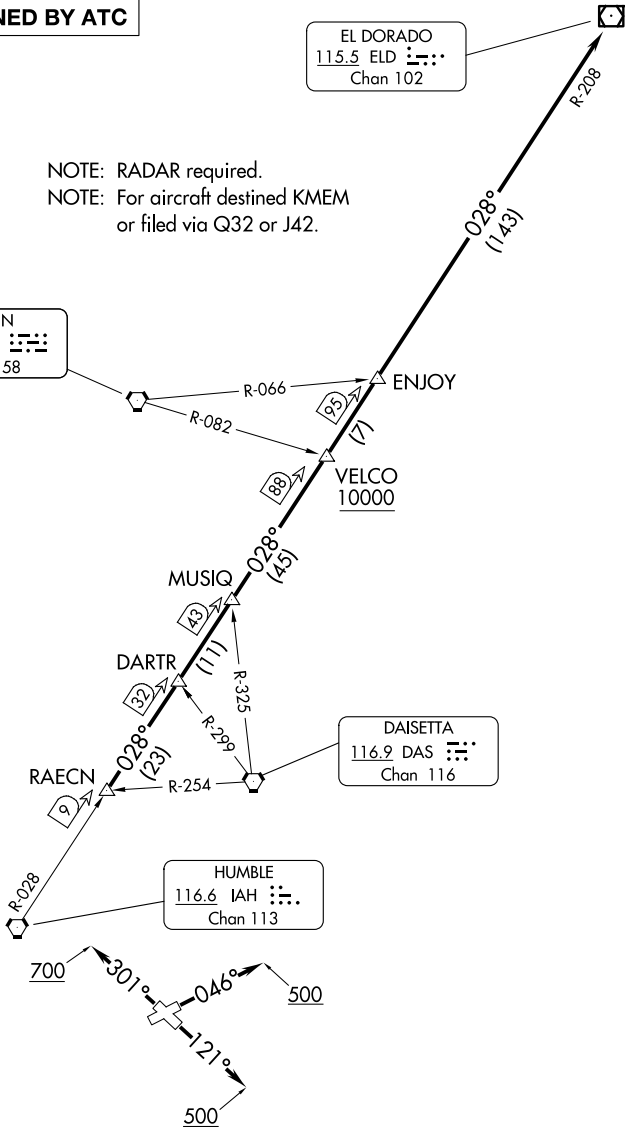

# EL DORADO ONE DEPARTURE

CLNC DEL  
125.6  
CTAF  
122.7  
HOUSTON DEP CON  
134.45 284.0

**TOP ALTITUDE:  
ASSIGNED BY ATC**

EL DORADO  
115.5 ELD :  
Chan 102

NOTE: RADAR required.  
NOTE: For aircraft destined KMEM  
or filed via Q32 or J42.

LUFKIN  
112.1 LFK :  
Chan 58

DAISETTA  
116.9 DAS :  
Chan 116

HUMBLE  
116.6 IAH :  
Chan 113

TAKEOFF MINIMUMS  
Rwys 5, 12, 23, 30: Standard.

NOTE: Chart not to scale.

(CONTINUED ON FOLLOWING PAGE)

SC-5, 19 MAR 2026 to 16 APR 2026

SC-5, 19 MAR 2026 to 16 APR 2026