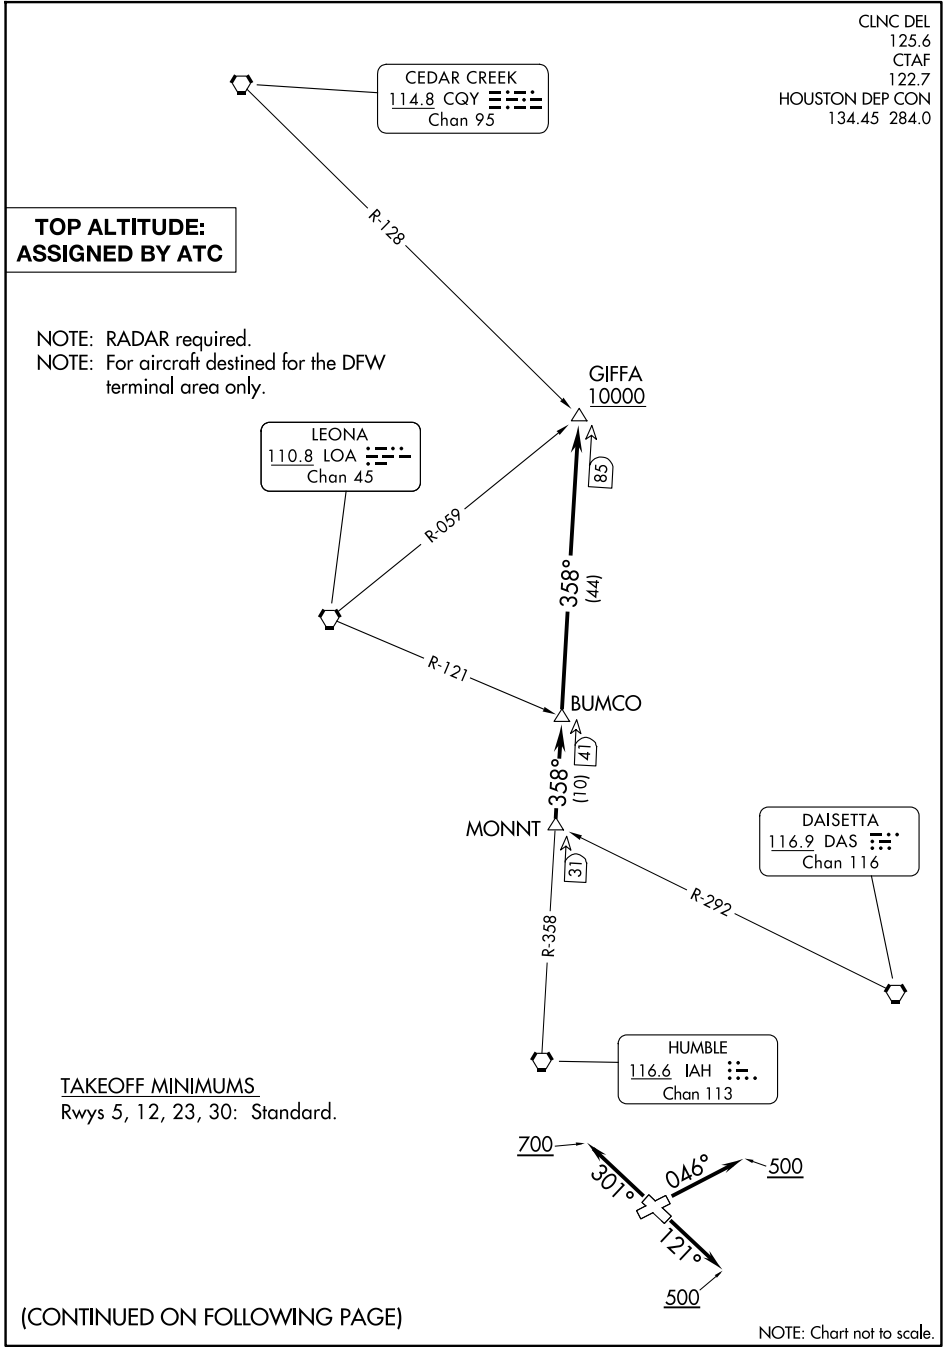

GIFFA ONE DEPARTURE

AL-5433 (FAA)

LA PORTE MUNI (T41)

LA PORTE, TEXAS

CLNC DEL
125.6
CTAF
122.7
HOUSTON DEP CON
134.45 284.0

CEDAR CREEK
114.8 CQY
Chan 95

LEONA
110.8 LOA
Chan 45

DAISETTA
116.9 DAS
Chan 116

HUMBLE
116.6 IAH
Chan 113

**TOP ALTITUDE:
ASSIGNED BY ATC**

NOTE: RADAR required.
NOTE: For aircraft destined for the DFW
terminal area only.

TAKEOFF MINIMUMS

Rwys 5, 12, 23, 30: Standard.

(CONTINUED ON FOLLOWING PAGE)

NOTE: Chart not to scale.

GIFFA ONE DEPARTURE

LA PORTE, TEXAS

LA PORTE MUNI (T41)

SC-5, 19 MAR 2026 to 16 APR 2026

SC-5, 19 MAR 2026 to 16 APR 2026