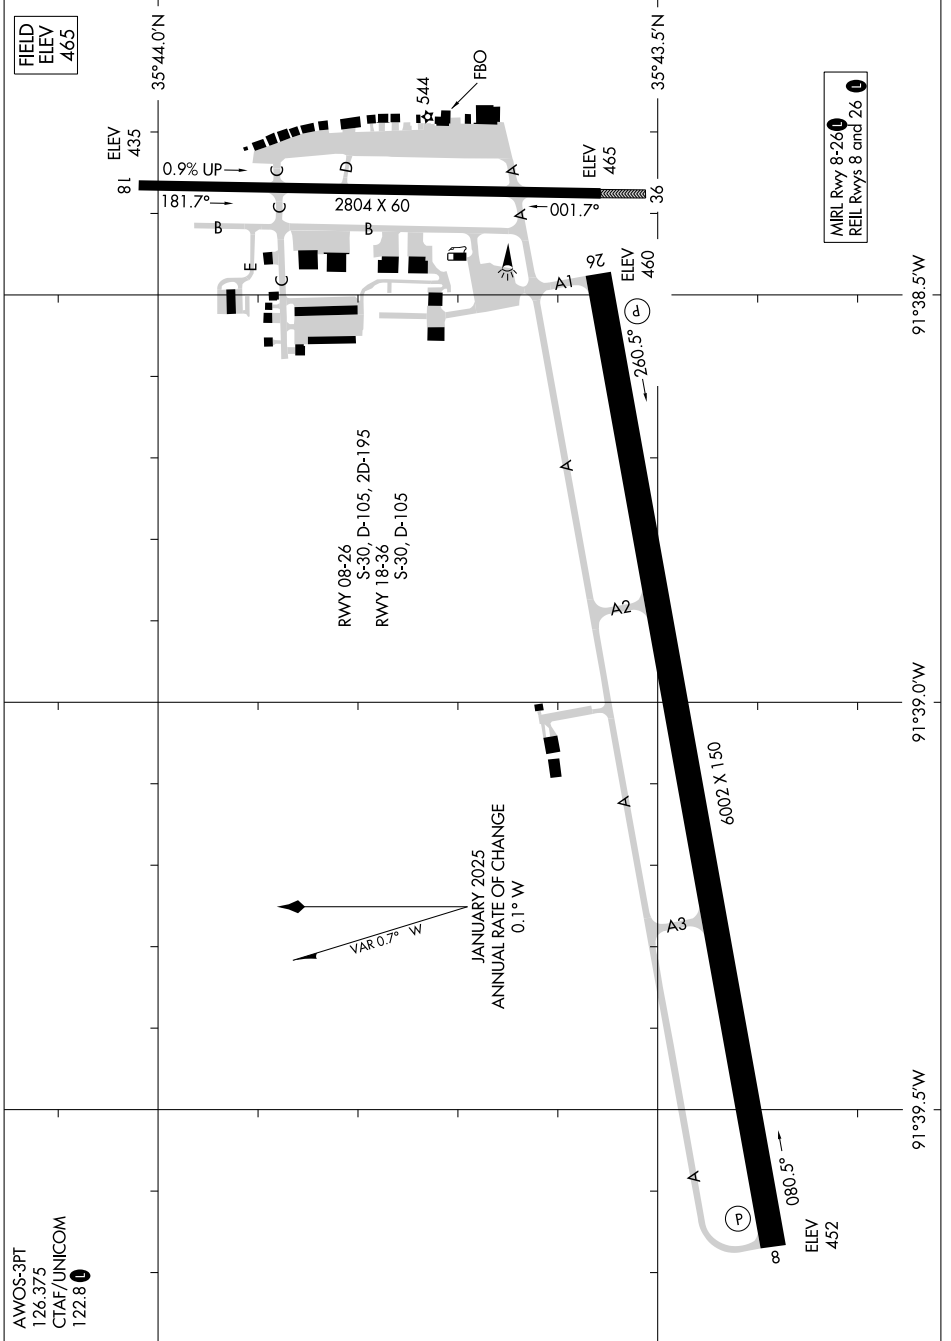

25107

AIRPORT DIAGRAM

AL-5442 (FAA)

BATESVILLE RGNL (BVX)
BATESVILLE, ARKANSAS

SC-1, 19 MAR 2026 to 16 APR 2026

SC-1, 19 MAR 2026 to 16 APR 2026

AIRPORT DIAGRAM

25107

BATESVILLE, ARKANSAS
BATESVILLE RGNL (BVX)