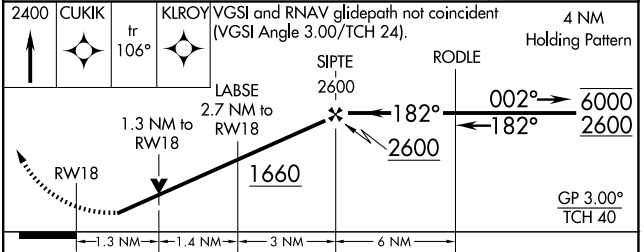

WAAS CH 82406 W18A	APP CRS 182°	Rwy Ldg TDZE Apt Elev	4001 770 770
--	------------------------	-----------------------------	---

RNAV (GPS) RWY 18

PORTER COUNTY RGNL (VPZ)

RNP APCH - GPS.	MISSED APPROACH: Climb to 2400 direct CUKIK and on track 106° to KLROY and hold.
-----------------	---

ASOS 125,875	SOUTH BEND APP CON ★ 132,05 257,8	UNICOM 122,725 (CTAF) 0
------------------------	---	-----------------------------------

CATEGORY	A	B	C	D
LPV DA	1059-7/8	289 (300-7/8)		NA
LNAV/VNAV DA	1200-1 1/4	430 (500-1 1/4)		NA
LNAV MDA	1200-1	430 (500-1)		NA
CIRCLING	1260-1 490 (500-1)	1300-1 530 (600-1)		NA