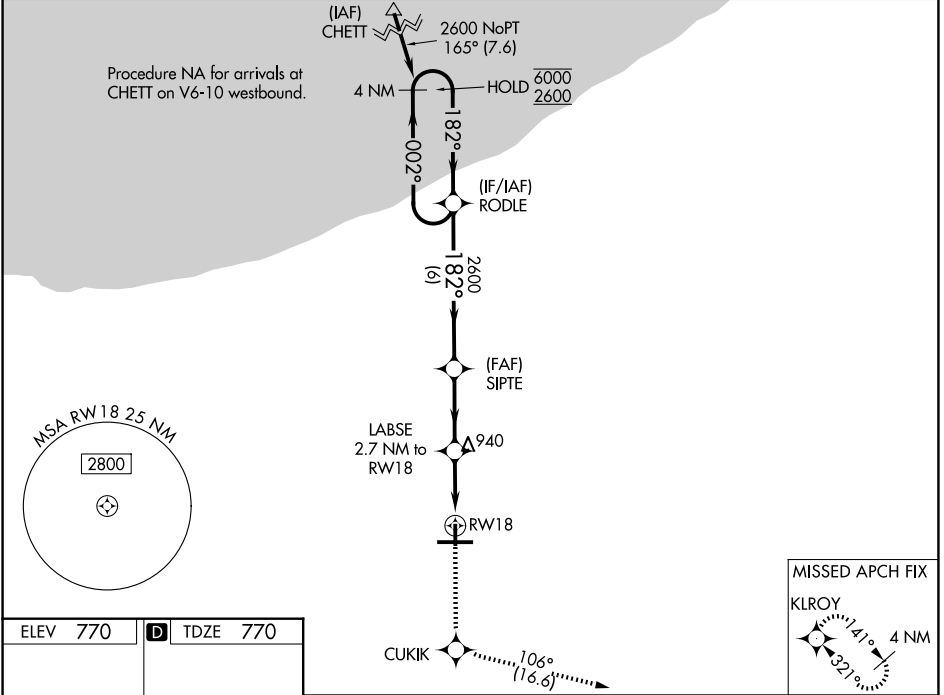

WAAS CH 82406 W18A	APP CRS 182°	Rwy Ldg TDZE Apt Elev	4001 770 770
--	------------------------	-----------------------------	---

RNAV (GPS) RWY 18

PORTER COUNTY RGNL (VPZ)

RNP APCH - GPS.	MISSED APPROACH: Climb to 2400 direct CUKIK and on track 106° to KLROY and hold.
-----------------	---

ASOS 125,875	SOUTH BEND APP CON ★ 132,05 257,8	UNICOM 122,725 (CTAF) 0
------------------------	---	-----------------------------------

CATEGORY	A	B	C	D
LPV DA	1059-7/8	289 (300-7/8)		NA
LNAV/VNAV DA	1200-1 1/4	430 (500-1 1/4)		NA
LNAV MDA	1200-1	430 (500-1)		NA
CIRCLING	1260-1 490 (500-1)	1300-1 530 (600-1)		NA

HIRL Rwy 9-27 0
MIRL Rwy 18-36 0
REIL Rwys 9, 18 and 36 0

EC-2, 19 MAR 2026 to 16 APR 2026

EC-2, 19 MAR 2026 to 16 APR 2026