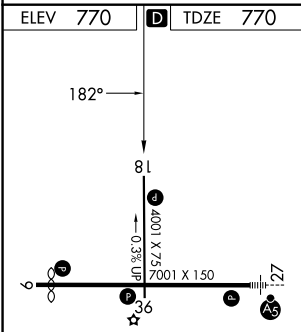

WAAS CH 82406 W18A	APP CRS 182°	Rwy Ldg TDZE Apt Elev	4001 770 770
--	------------------------	-----------------------------	---

RNAV (GPS) RWY 18

PORTER COUNTY RGNL (VPZ)

RNP APCH - GPS.	MISSED APPROACH: Climb to 2400 direct CUKIK and on track 106° to KLROY and hold.
-----------------	---

ASOS 125,875	SOUTH BEND APP CON ★ 132,05 257,8	UNICOM 122,725 (CTAF) 0
------------------------	---	-----------------------------------

CATEGORY	A	B	C	D
LPV DA	1059-7/8	289 (300-7/8)		NA
LNAV/VNAV DA	1200-1 1/4	430 (500-1 1/4)		NA
LNAV MDA	1200-1	430 (500-1)		NA
CIRCLING	1260-1 490 (500-1)	1300-1 530 (600-1)		NA