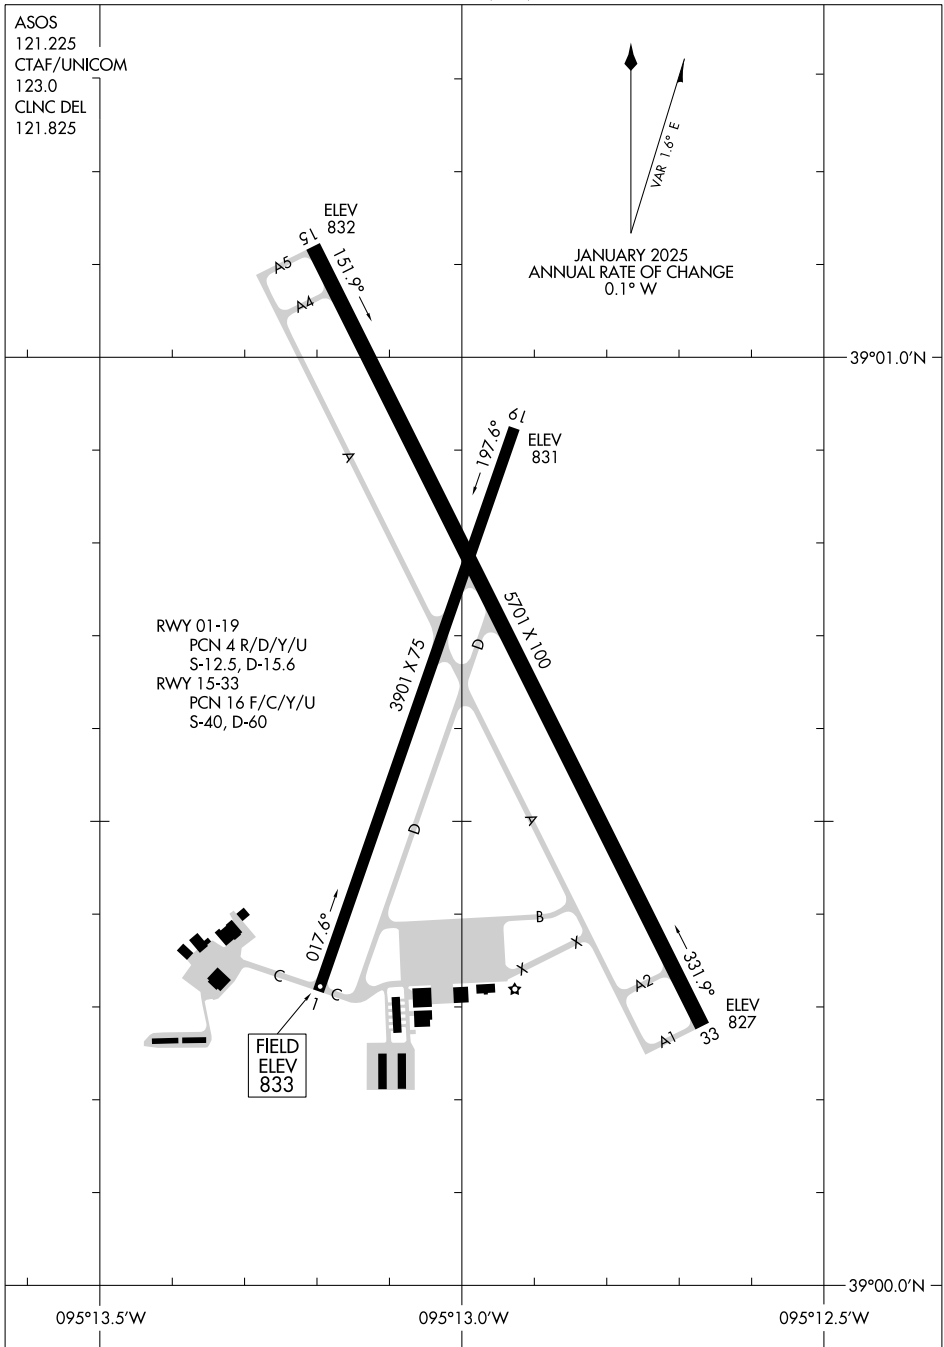

25275

AIRPORT DIAGRAM

AL-5481 (FAA)

LAWRENCE RGNL (LWC)
LAWRENCE, KANSAS

ASOS
121.225
CTAF/UNICOM
123.0
CLNC DEL
121.825

JANUARY 2025
ANNUAL RATE OF CHANGE
0.1° W

NC-2, 19 MAR 2026 to 16 APR 2026

NC-2, 19 MAR 2026 to 16 APR 2026

AIRPORT DIAGRAM

25275

LAWRENCE, KANSAS
LAWRENCE RGNL (LWC)