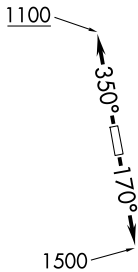

**TOP ALTITUDE:
 ASSIGNED BY ATC**

LITTLE ROCK
 115.1 LIT
 Chan 98

RADAR and DME required.

NOTE: For aircraft destined LIT or overflying LIT or PXV.

LUFKIN
 112.1 LFK
 Chan 58

5000
 *1600

026°
 (9)

R-203

SUSHI

023°
 (39)

R-312

COLET

023°
 (48)

R-295

KYANN

013°
 (12)

R-273

HUMBLE
 116.6 IAH
 Chan 113

DAISETTA
 116.9 DAS
 Chan 116

TAKEOFF MINIMUMS
 Rwy 17, 35: Standard.

NOTE: Chart not to scale.

(CONTINUED ON FOLLOWING PAGE)

LUFKIN FOUR DEPARTURE

(LFK4.LFK) 27NOV25