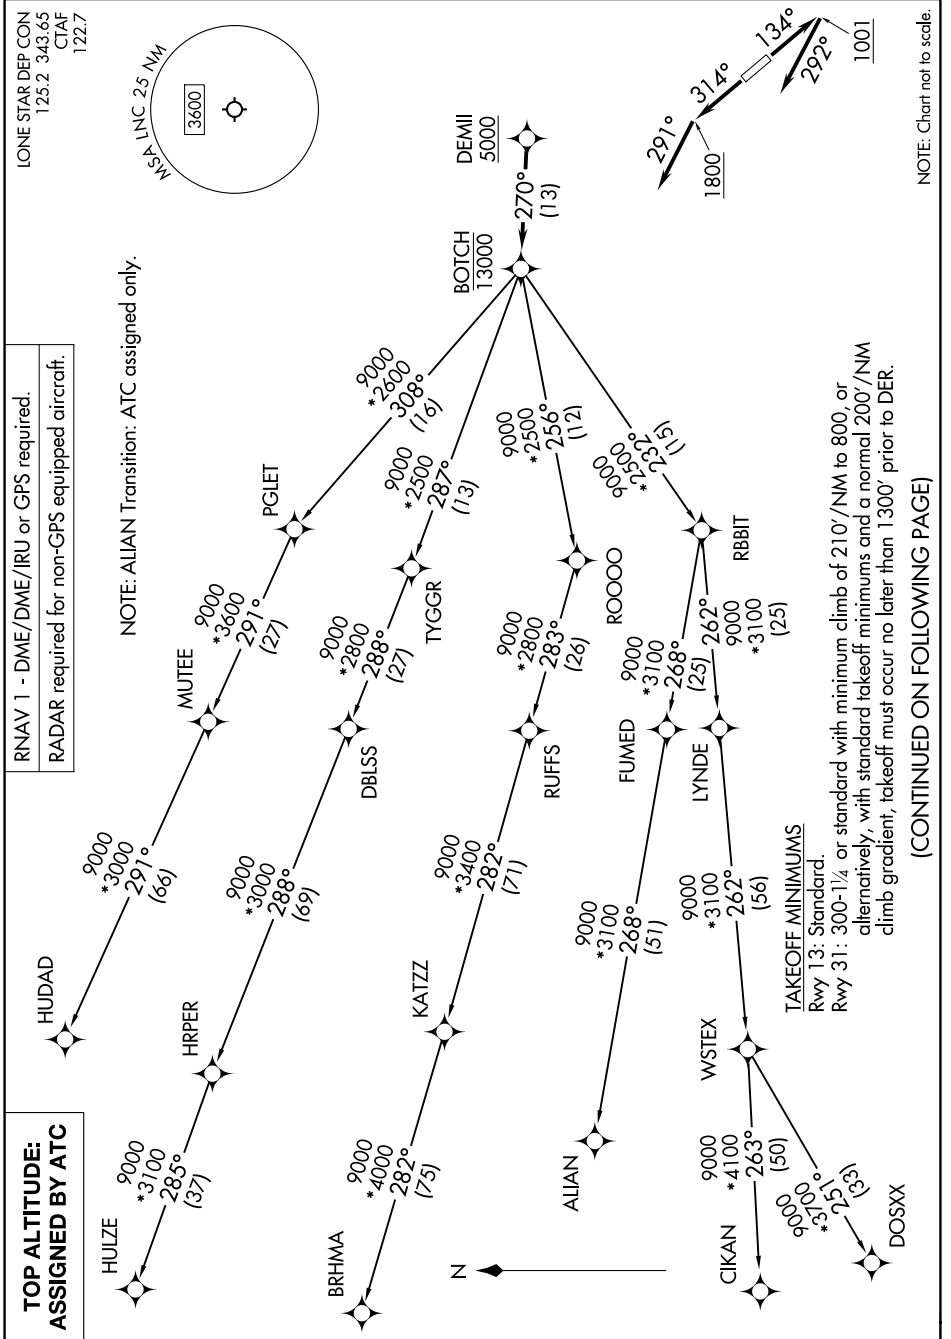

BOTCH ONE DEPARTURE (RNAV)

SC-2, 19 MAR 2026 to 16 APR 2026

BOTCH ONE DEPARTURE (RNAV)

SC-2, 19 MAR 2026 to 16 APR 2026

(CONTINUED ON FOLLOWING PAGE)