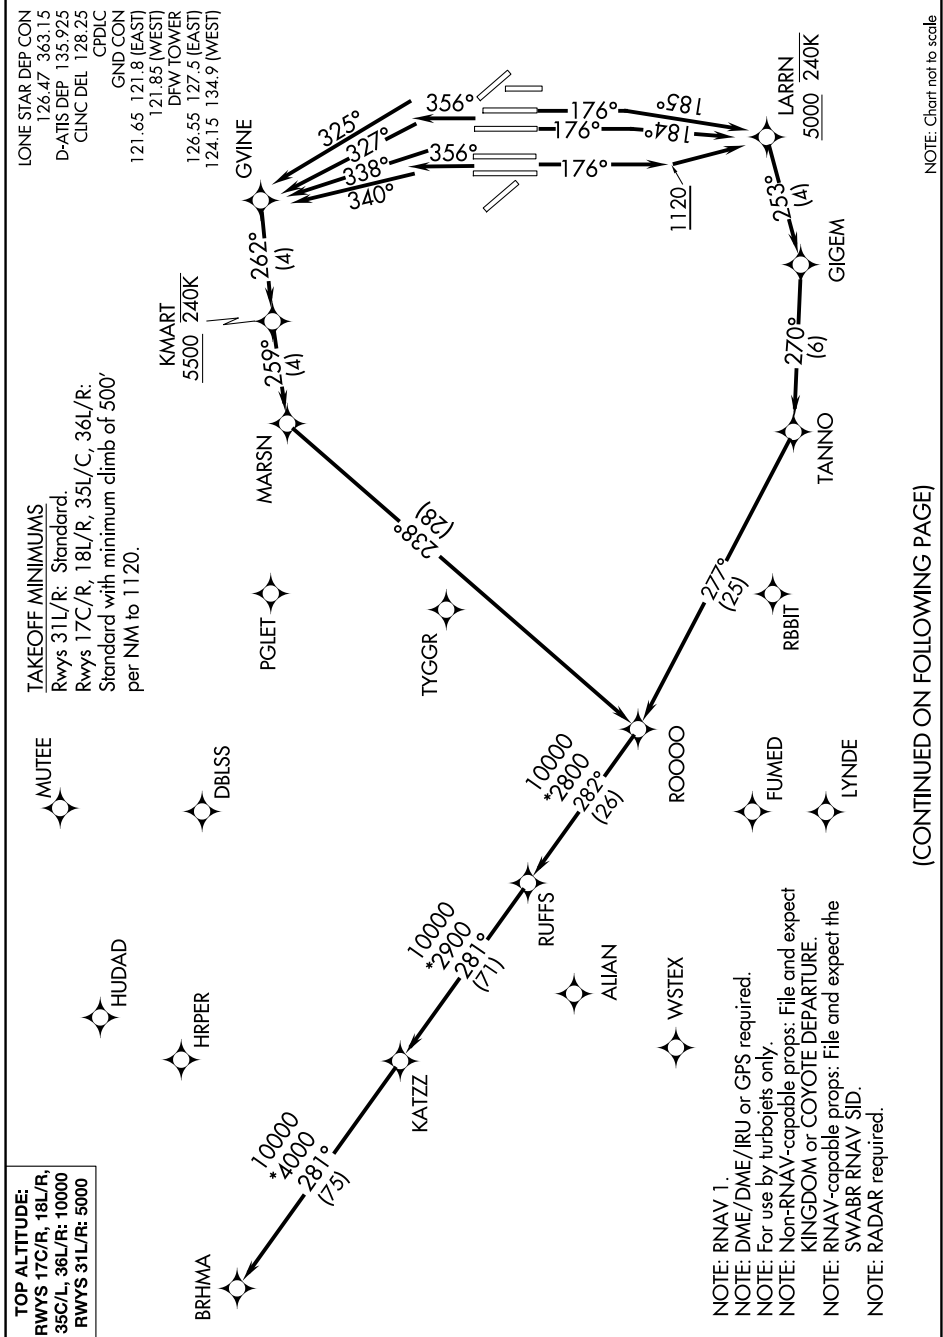

# KATZZ TWO DEPARTURE (RNAV)

DALLAS-FORT WORTH, TEXAS

SC-2, 19 MAR 2026 to 16 APR 2026

(CONTINUED ON FOLLOWING PAGE)

NOTE: Chart not to scale

SC-2, 19 MAR 2026 to 16 APR 2026

# KATZZ TWO DEPARTURE (RNAV)

DALLAS-FORT WORTH, TEXAS