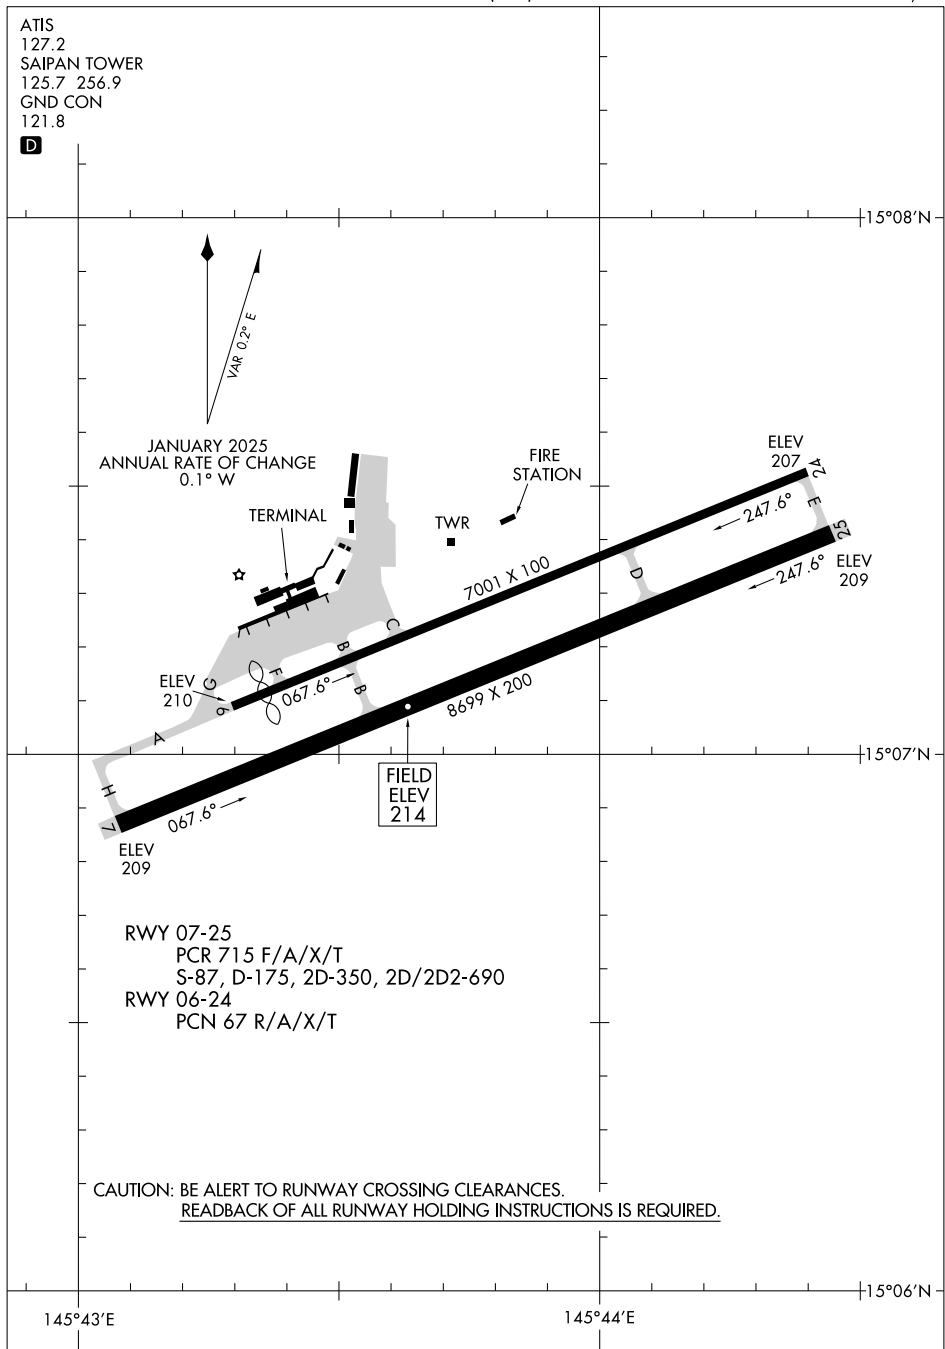

25219

AIRPORT DIAGRAM

FRANCISCO C ADA/SAIPAN INTL (GSN)(PGSN)
AL-6293 (FAA) SAIPAN ISLAND, MP

ATIS
127.2
SAIPAN TOWER
125.7 256.9
GND CON
121.8

D

PAC: 19 MAR 2026 to 14 MAY 2026

PAC: 19 MAR 2026 to 14 MAY 2026

JANUARY 2025
ANNUAL RATE OF CHANGE
0.1° W

RWY 07-25
PCR 715 F/A/X/T
S-87, D-175, 2D-350, 2D/2D2-690
RWY 06-24
PCN 67 R/A/X/T

CAUTION: BE ALERT TO RUNWAY CROSSING CLEARANCES.
REDBACK OF ALL RUNWAY HOLDING INSTRUCTIONS IS REQUIRED.

AIRPORT DIAGRAM

25219

FRANCISCO C ADA/SAIPAN INTL (GSN)(PGSN)
SAIPAN ISLAND, MP