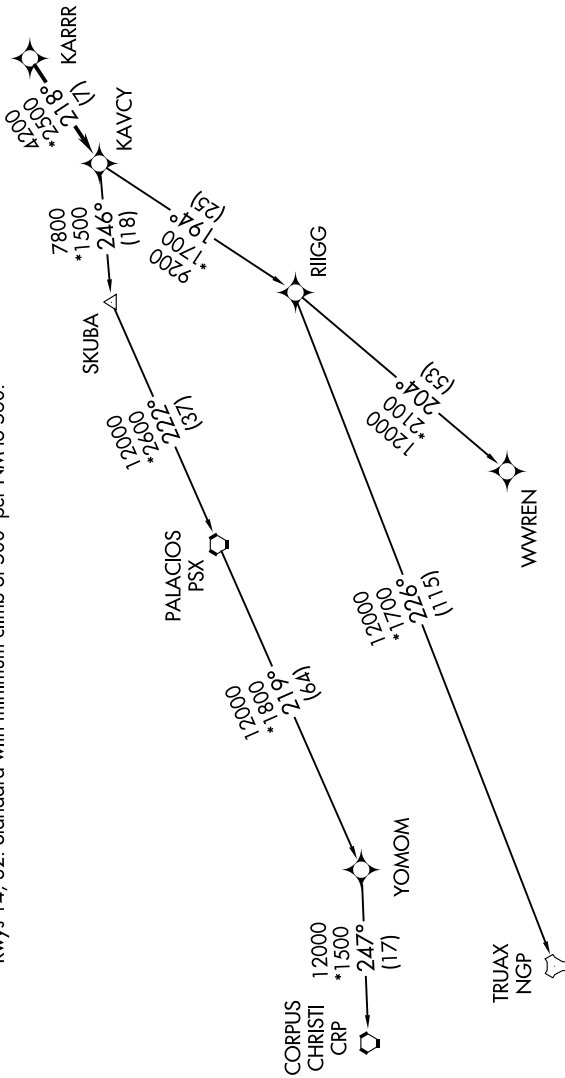

# KARR SEVEN DEPARTURE (RNAV)

SC-5, 19 MAR 2026 to 16 APR 2026

RNAV-1 DME/DME/IRU or GPS.
RADAR required.

ASOS  
118.525  
CTAF  
122.725  
CINC DEL  
124.0  
HOUSTON DEP CON  
134.45 284.0

**TAKEOFF MINIMUMS**  
Rwys 14, 32: Standard with minimum climb of 500' per NM to 560.

**TOP ALTITUDE:  
ASSIGNED BY ATC**

(NARRATIVE ON FOLLOWING PAGE)

NOTE: Chart not to scale.

SC-5, 19 MAR 2026 to 16 APR 2026