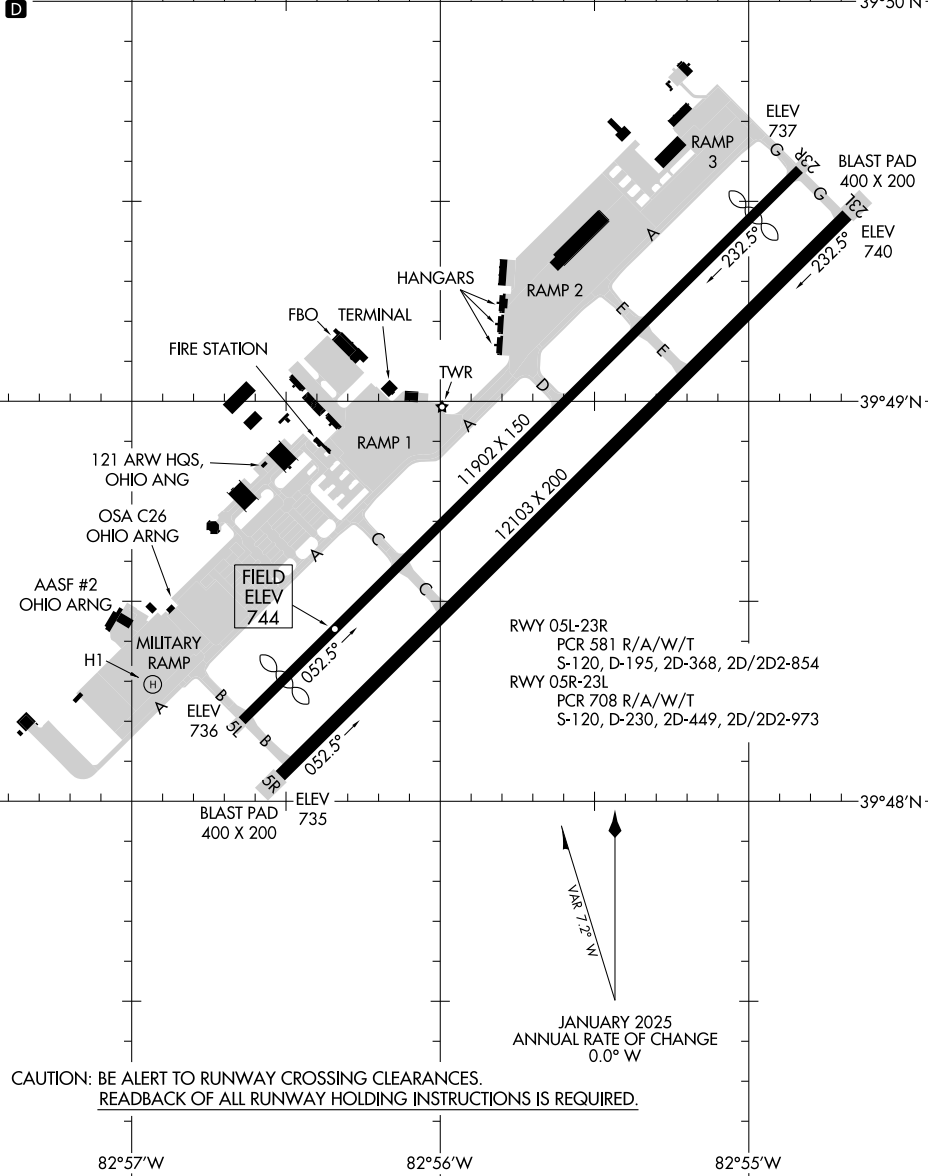

26022

AIRPORT DIAGRAM

AL-6846 (FAA)

RICKENBACKER INTL (LCK)
COLUMBUS, OHIO

ATIS
 132.75
 RICK TOWER
 120.05 348.4
 GND CON
 125.275 275.8
 CLNC DEL
 125.275 275.8

EC-2, 19 MAR 2026 to 16 APR 2026

EC-2, 19 MAR 2026 to 16 APR 2026

CAUTION: BE ALERT TO RUNWAY CROSSING CLEARANCES.
 READBACK OF ALL RUNWAY HOLDING INSTRUCTIONS IS REQUIRED.

AIRPORT DIAGRAM

26022

COLUMBUS, OHIO
RICKENBACKER INTL (LCK)