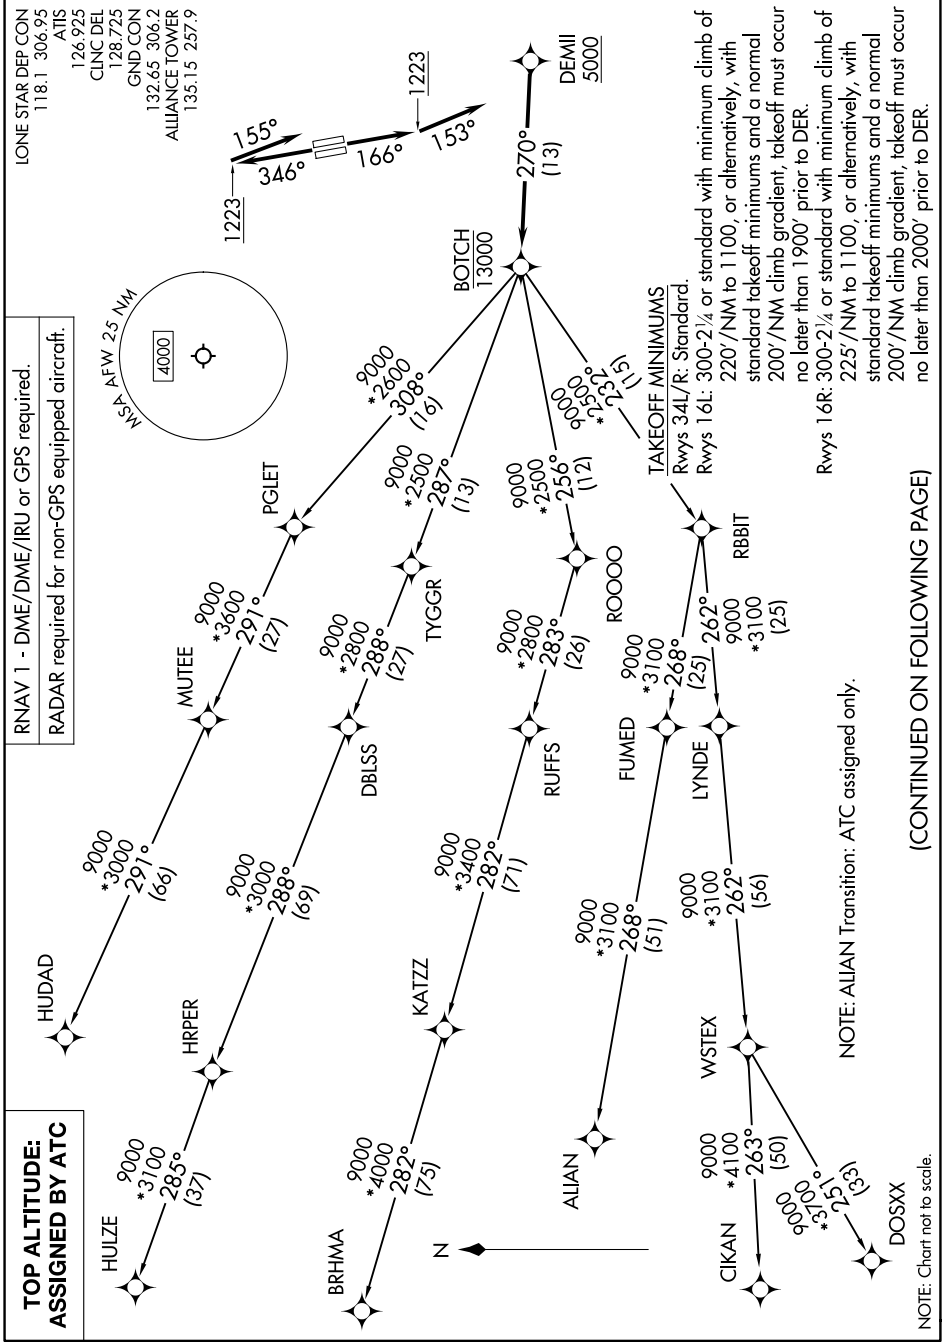

BOTCH ONE DEPARTURE (RNAV)

FORT WORTH, TEXAS

SC-2, 19 MAR 2026 to 16 APR 2026

BOTCH ONE DEPARTURE (RNAV)

FORT WORTH, TEXAS

(CONTINUED ON FOLLOWING PAGE)

SC-2, 19 MAR 2026 to 16 APR 2026