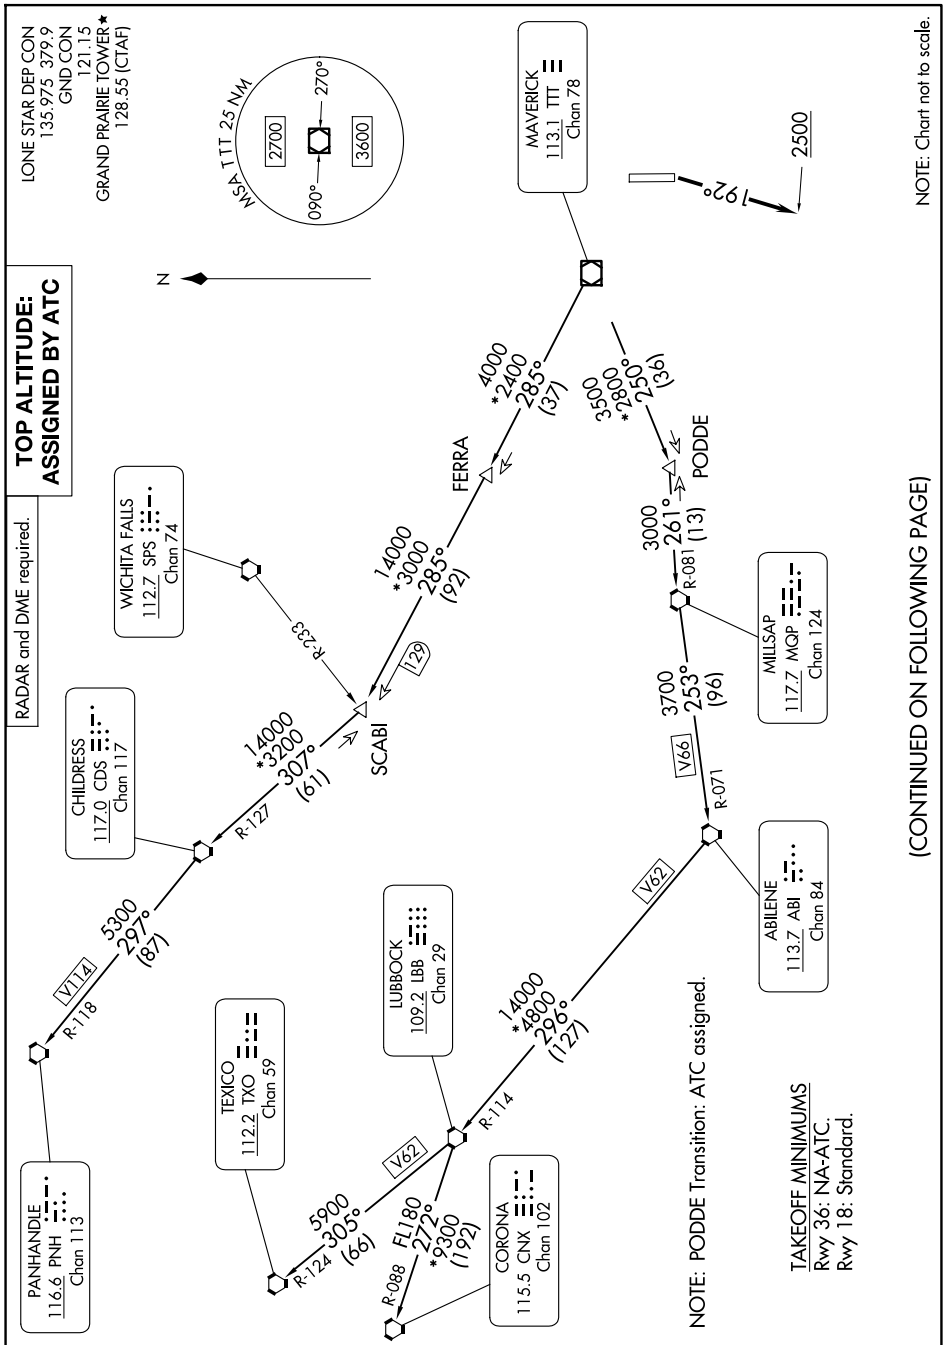

WORTH ONE DEPARTURE

GRAND PRAIRIE, TEXAS

SC-2, 19 MAR 2026 to 16 APR 2026

NOTE: Chart not to scale.

(CONTINUED ON FOLLOWING PAGE)

SC-2, 19 MAR 2026 to 16 APR 2026

WORTH ONE DEPARTURE