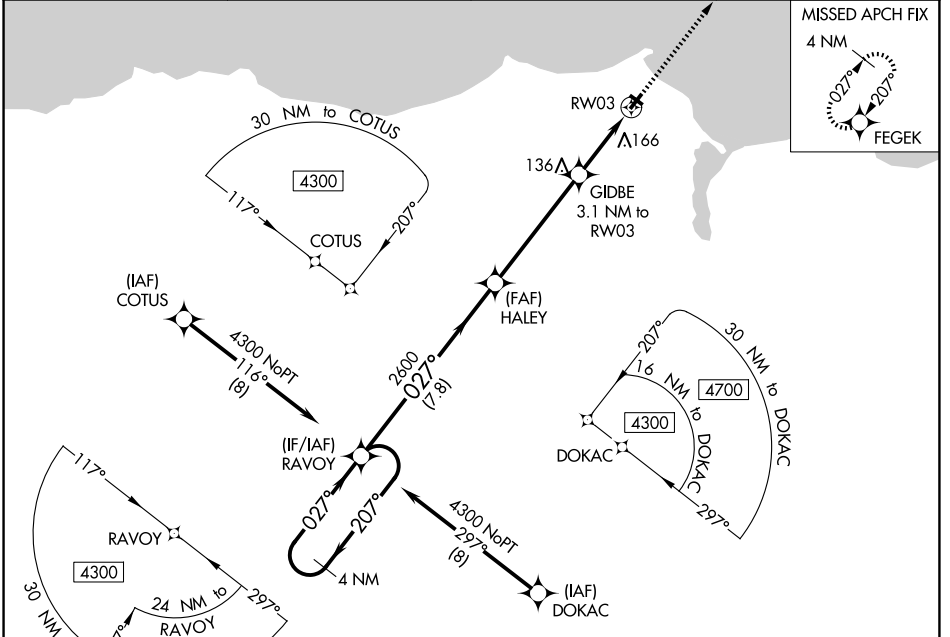

WAAS CH 97341 W03A	APP CRS 027°	Rwy Ldg TDZE Apt Elev	3320 25 30
--	------------------------	-----------------------------	---------------------------------------

RNAV (GPS) RWY 3

DEERING (DEE) (PADE)

⚠ Circling to Rwy 12, 30 NA at night. For uncompensated Baro-VNAV systems, LNAV/VNAV NA below -19°C (-2°F) or above 54°C (130°F). MISSED APPROACH: Climb to 3700 direct FEGEK and hold, continue climb-in-hold to 3700.

❄ -39°C DME/DME RNP-0.3 NA.

ASOS 135.5	ANCHORAGE CENTER 119.2 263.0	KOTZEBUE RADIO 122.25	CTAF 122.9
----------------------	--	---------------------------------	----------------------

CATEGORY	A	B	C	D
LPV DA	275-1	250 (300-1)		NA
LNAV/VNAV DA	275-1	250 (300-1)		NA
LNAV MDA	420-1	395 (400-1)	420-1½ 395 (400-1½)	NA
CIRCLING	680-1 650 (700-1)	840-1 810 (900-1)	840-2¼ 810 (900-2¼)	NA

AK, 19 MAR 2026 to 14 MAY 2026

AK, 19 MAR 2026 to 14 MAY 2026