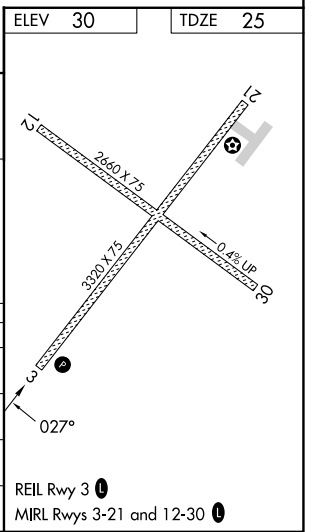

WAAS CH 97341 W03A	APP CRS 027°	Rwy Ldg TDZE Apt Elev	3320 25 30
--	------------------------	-----------------------------	---------------------------------------

RNAV (GPS) RWY 3

DEERING (DEE) (PADE)

⚠ Circling to Rwy 12, 30 NA at night. For uncompensated Baro-VNAV systems, LNAV/VNAV NA below -19°C (-2°F) or above 54°C (130°F). MISSED APPROACH: Climb to 3700 direct FEGEK and hold, continue climb-in-hold to 3700.

❄ -39°C DME/DME RNP-0.3 NA.

ASOS 135.5	ANCHORAGE CENTER 119.2 263.0	KOTZEBUE RADIO 122.25	CTAF 122.9
----------------------	--	---------------------------------	----------------------

CATEGORY	A	B	C	D
LPV DA	275-1	250 (300-1)		NA
LNAV/VNAV DA	275-1	250 (300-1)		NA
LNAV MDA	420-1	395 (400-1)	420-1½ 395 (400-1½)	NA
CIRCLING	680-1 650 (700-1)	840-1 810 (900-1)	840-2¼ 810 (900-2¼)	NA