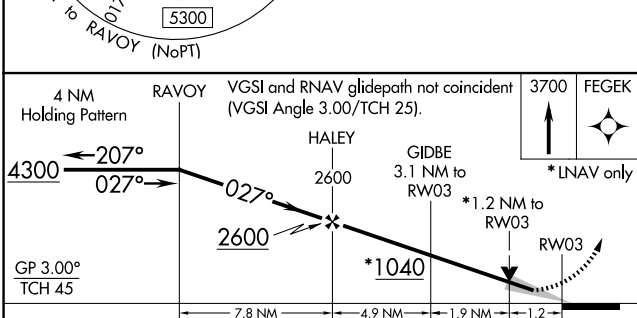

WAAS CH 97341 W03A	APP CRS 027°	Rwy Ldg TDZE Apt Elev	3320 25 30
--	------------------------	-----------------------------	---------------------------------------

RNAV (GPS) RWY 3

DEERING (DEE) (PADE)

⚠ Circling to Rwy 12, 30 NA at night. For uncompensated Baro-VNAV systems, LNAV/VNAV NA below -19°C (-2°F) or above 54°C (130°F). MISSED APPROACH: Climb to 3700 direct FEGEK and hold, continue climb-in-hold to 3700.

❄ -39°C DME/DME RNP-0.3 NA.

ASOS 135.5	ANCHORAGE CENTER 119.2 263.0	KOTZEBUE RADIO 122.25	CTAF 122.9
----------------------	--	---------------------------------	----------------------

CATEGORY	A	B	C	D
LPV DA	275-1	250 (300-1)		NA
LNAV/VNAV DA	275-1	250 (300-1)		NA
LNAV MDA	420-1	395 (400-1)	420-1½ 395 (400-1½)	NA
CIRCLING	680-1 650 (700-1)	840-1 810 (900-1)	840-2¼ 810 (900-2¼)	NA