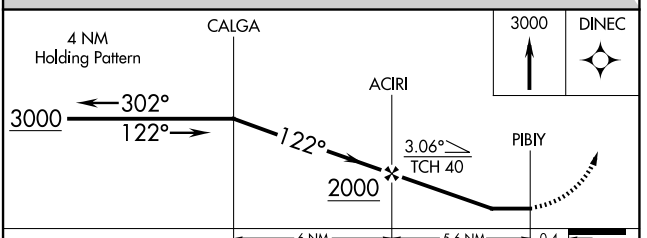

APP CRS	Rwy Ldg	3000
122°	TDZE	13
	Apt Elev	18

RNAV (GPS) RWY 12

KIVALINA (KVL)(PAVL)

⚠ DME/DME RNP-0.3 NA. When local altimeter setting not received, use Noatak altimeter setting and increase all MDAs 340 feet and LNAV Cat C visibility 1 SM and Circling Cat B visibility ¼ SM, Cat C 1 ¼ SM.

MISSED APPROACH: Climb to 3000 direct DINEC and hold.

ASOS	WTK/PAWN AWOS-3P	ANCHORAGE CENTER	KOTZEBUE RADIO	UNICOM
135.8	135.75	119.2 263.0	122.55	122.8 (CTAF) 0

CATEGORY	A	B	C	D
LNAV MDA	340-1 327 (400-1)			NA
CIRCLING	440-1 422 (500-1)	560-1 542 (600-1)	560-1½ 542 (600-1½)	NA