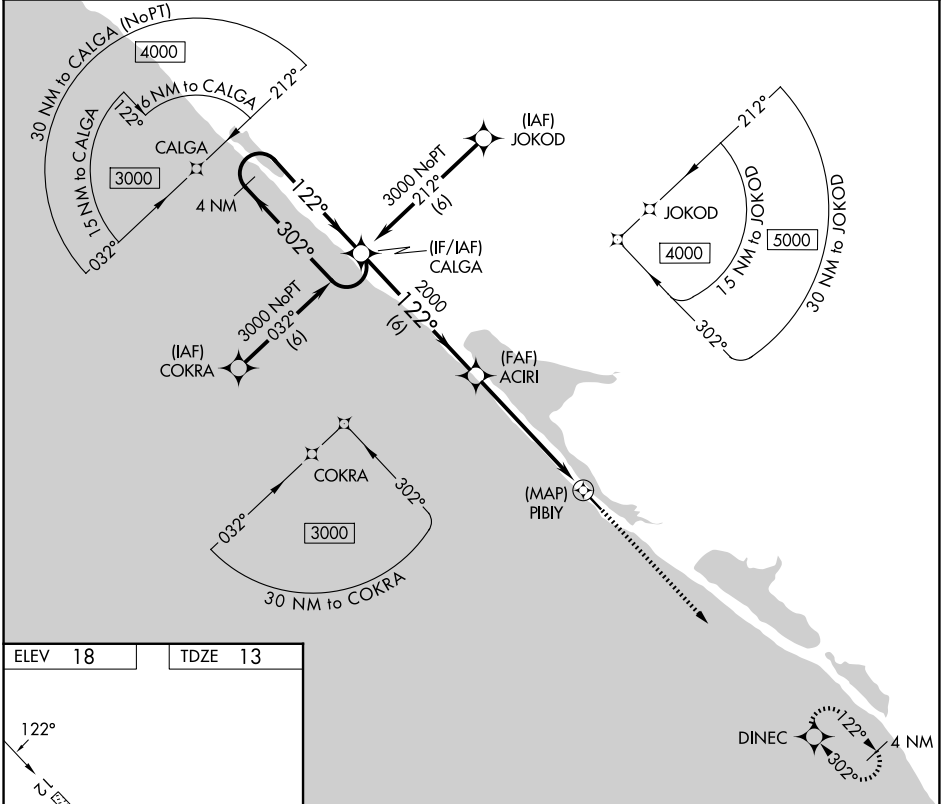

APP CRS	Rwy Ldg	3000
122°	TDZE	13
	Apt Elev	18

RNAV (GPS) RWY 12

KIVALINA (KVL)(PAVL)

⚠ DME/DME RNP-0.3 NA. When local altimeter setting not received, use Noatak altimeter setting and increase all MDAs 340 feet and LNAV Cat C visibility 1 SM and Circling Cat B visibility ¼ SM, Cat C 1 ¼ SM.

MISSED APPROACH: Climb to 3000 direct DINEC and hold.

ASOS	WTK/PAWN AWOS-3P	ANCHORAGE CENTER	KOTZEBUE RADIO	UNICOM
135.8	135.75	119.2 263.0	122.55	122.8 (CTAF) 0

CATEGORY	A	B	C	D
LNAV MDA	340-1 327 (400-1)			NA
CIRCLING	440-1 422 (500-1)	560-1 542 (600-1)	560-1½ 542 (600-1½)	NA

AK, 19 MAR 2026 to 14 MAY 2026

AK, 19 MAR 2026 to 14 MAY 2026