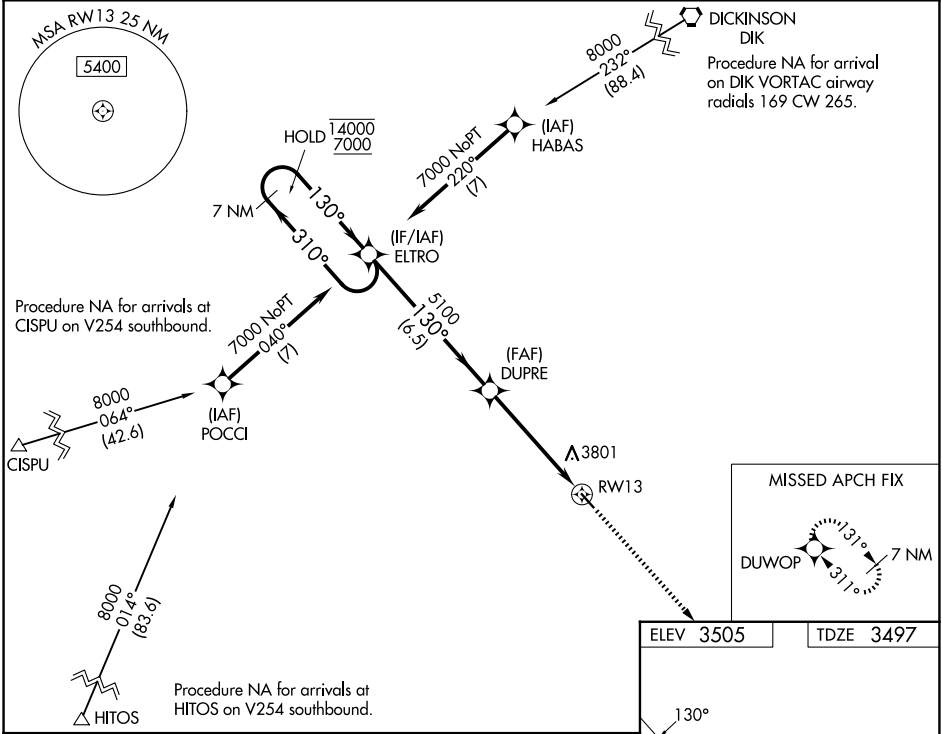

RNAV (GPS) RWY 13

EKALAKA (97M)

RNP APCH - GPS.

NA Baro-VNAV NA. Use BHK altimeter setting; when not received, use BWW altimeter setting and increase LPV DA to 3967 feet and all visibilities ¼ SM, increase LNAV/VNAV DA to 4320 feet; increase all MDAs 60 feet.

MISSED APPROACH: Climb to 7000 direct DUWOP and hold, continue climb-in-hold to 7000.

BHK ASOS 135.475	SALT LAKE CENTER 126.85 305.2	CTAF 122.9 0
----------------------------	-----------------------------------------	------------------------

ELEV 3505	TDZE 3497
-----------	-----------

CATEGORY	A	B	C	D
LPV DA		3907-1½	410 (500-1½)	
LNAV/VNAV DA		4260-2½	763 (800-2½)	
LNAV MDA	4260-1 763 (800-1)	4260-1¼ 763 (800-1¼)	4260-2½	763 (800-2½)

NW-1, 19 MAR 2026 to 16 APR 2026