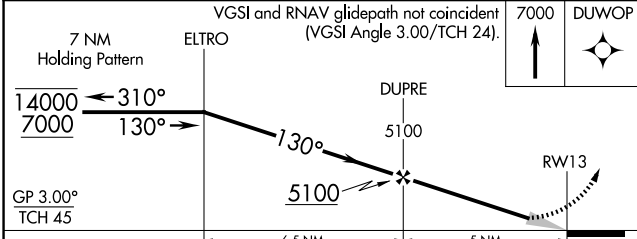

RNAV (GPS) RWY 13

EKALAKA (97M)

RNP APCH - GPS.

NA Baro-VNAV NA. Use BHK altimeter setting; when not received, use BWW altimeter setting and increase LPV DA to 3967 feet and all visibilities ¼ SM, increase LNAV/VNAV DA to 4320 feet; increase all MDAs 60 feet.

MISSED APPROACH: Climb to 7000 direct DUWOP and hold, continue climb-in-hold to 7000.

BHK ASOS 135.475	SALT LAKE CENTER 126.85 305.2	CTAF 122.9 0
----------------------------	-----------------------------------------	------------------------