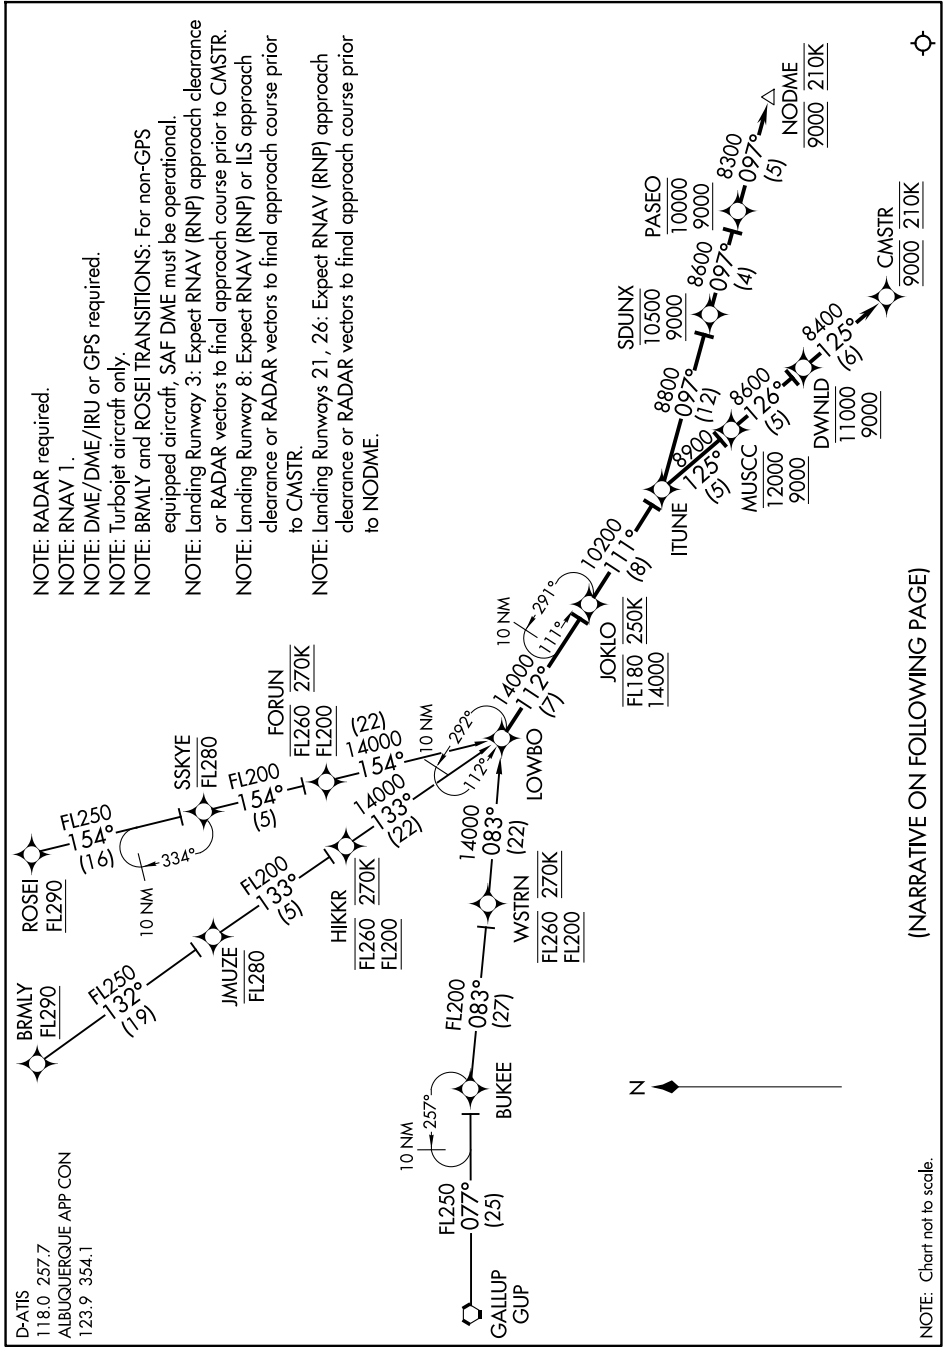

(LOWBO.LOWBO3) 17117

# LOWBO THREE ARRIVAL (RNAV)

AL-12 (FAA)

ALBUQUERQUE INTL SUNPORT (ABQ)  
ALBUQUERQUE, NEW MEXICO

SW-1, 16 APR 2026 to 14 MAY 2026

LOWBO THREE ARRIVAL (RNAV)  
(LOWBO.LOWBO3) 08JAN15

ALBUQUERQUE, NEW MEXICO  
ALBUQUERQUE INTL SUNPORT (ABQ)

(NARRATIVE ON FOLLOWING PAGE)

NOTE: Chart not to scale.

SW-1, 16 APR 2026 to 14 MAY 2026