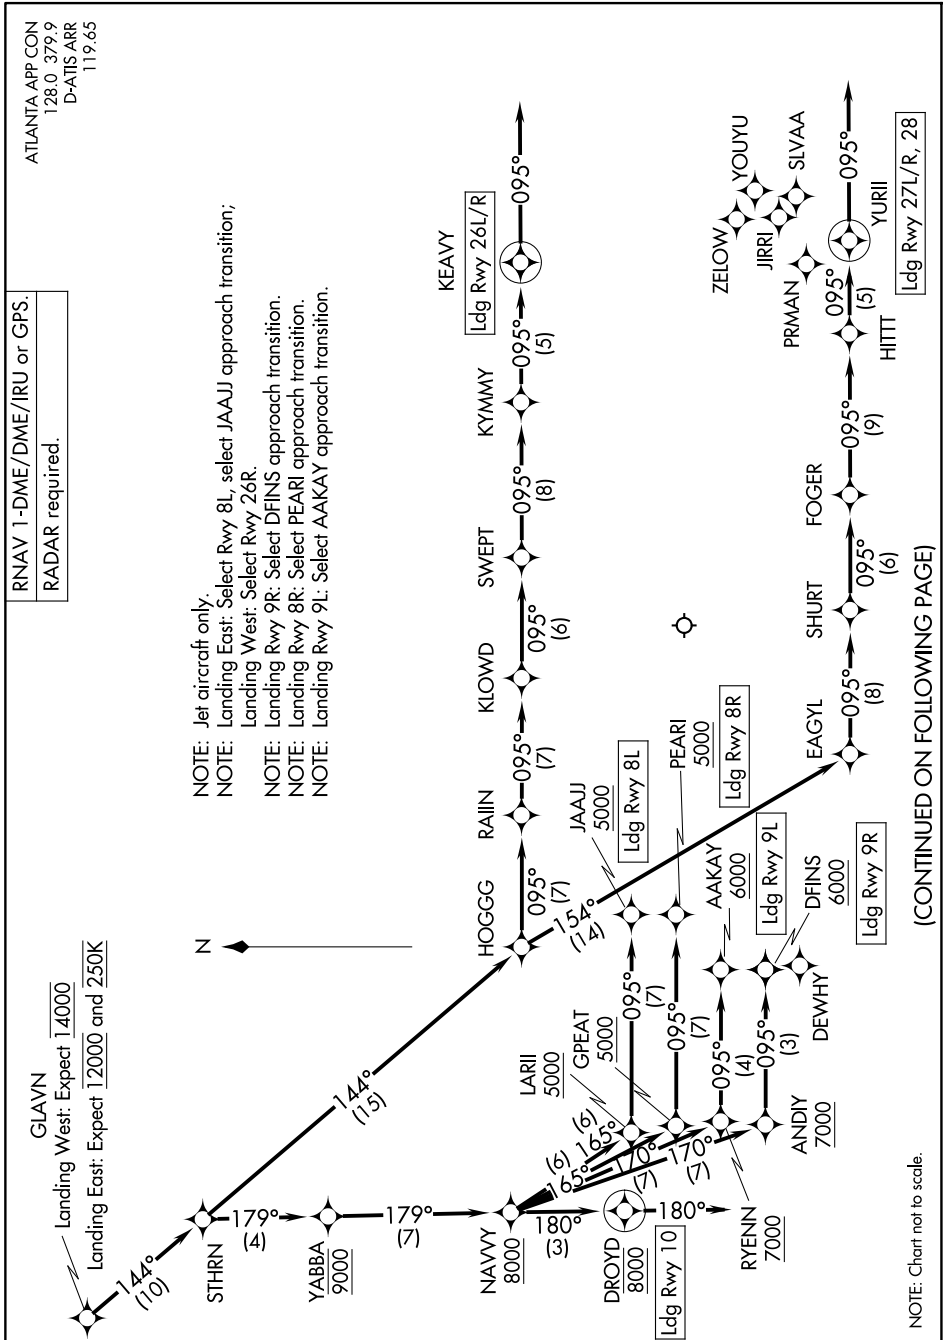

GLAVN TWO ARRIVAL (RNAV) Arrival Routes

SE-4, 16 APR 2026 to 14 MAY 2026

GLAVN TWO ARRIVAL (RNAV) Arrival Routes

SE-4, 16 APR 2026 to 14 MAY 2026