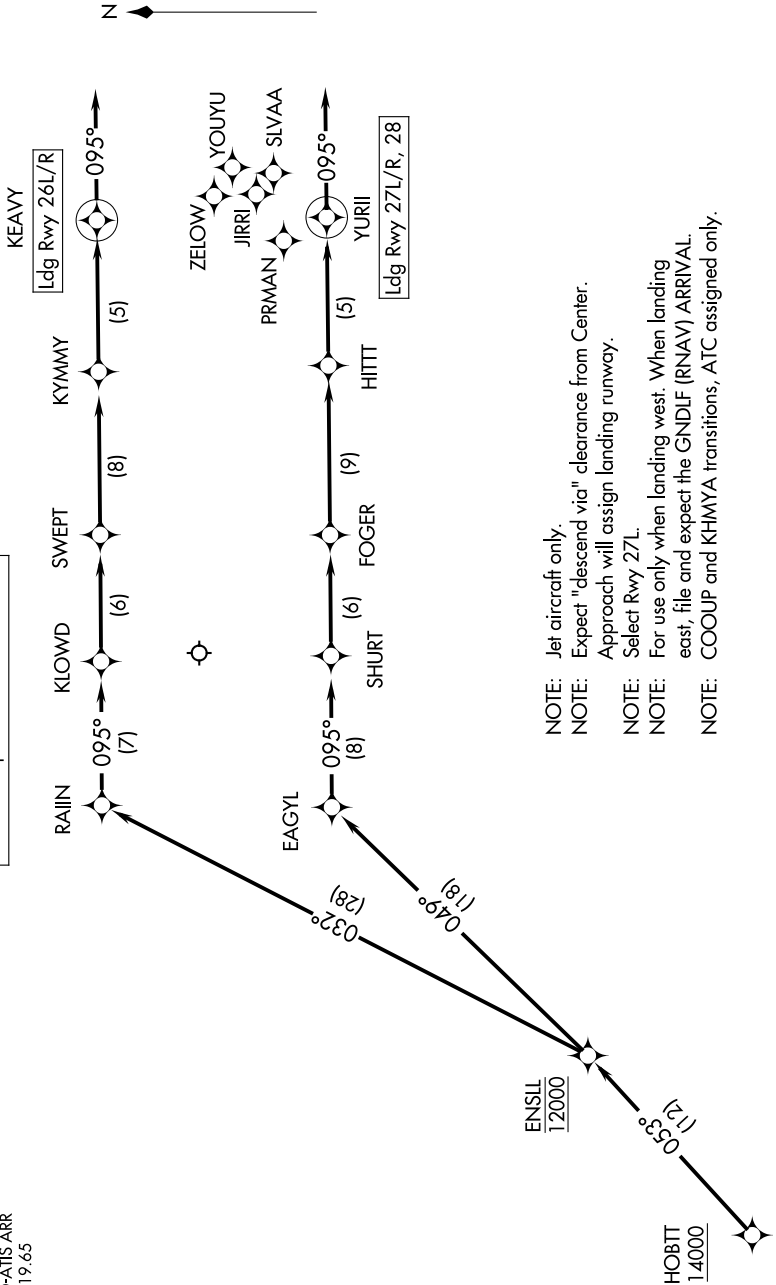

HOBT THREE ARRIVAL (RNAV) Arrival Routes

SE-4, 16 APR 2026 to 14 MAY 2026

RNAV 1-DME/DME/IRU or GPS.
RADAR required.

ATLANTA APP CON
127.9 379.9
D-ATIS ARR
119.65

- NOTE: Jet aircraft only.
- NOTE: Expect "descend via" clearance from Center.
- NOTE: Approach will assign landing runway.
- NOTE: Select Rwy 27L.
- NOTE: For use only when landing west. When landing east, file and expect the GNDLF (RNAV) ARRIVAL.
- NOTE: COOUP and KHYMA transitions, ATC assigned only.

(CONTINUED ON FOLLOWING PAGE)

SE-4, 16 APR 2026 to 14 MAY 2026

NOTE: Chart not to scale.

HOBT THREE ARRIVAL (RNAV) Arrival Routes