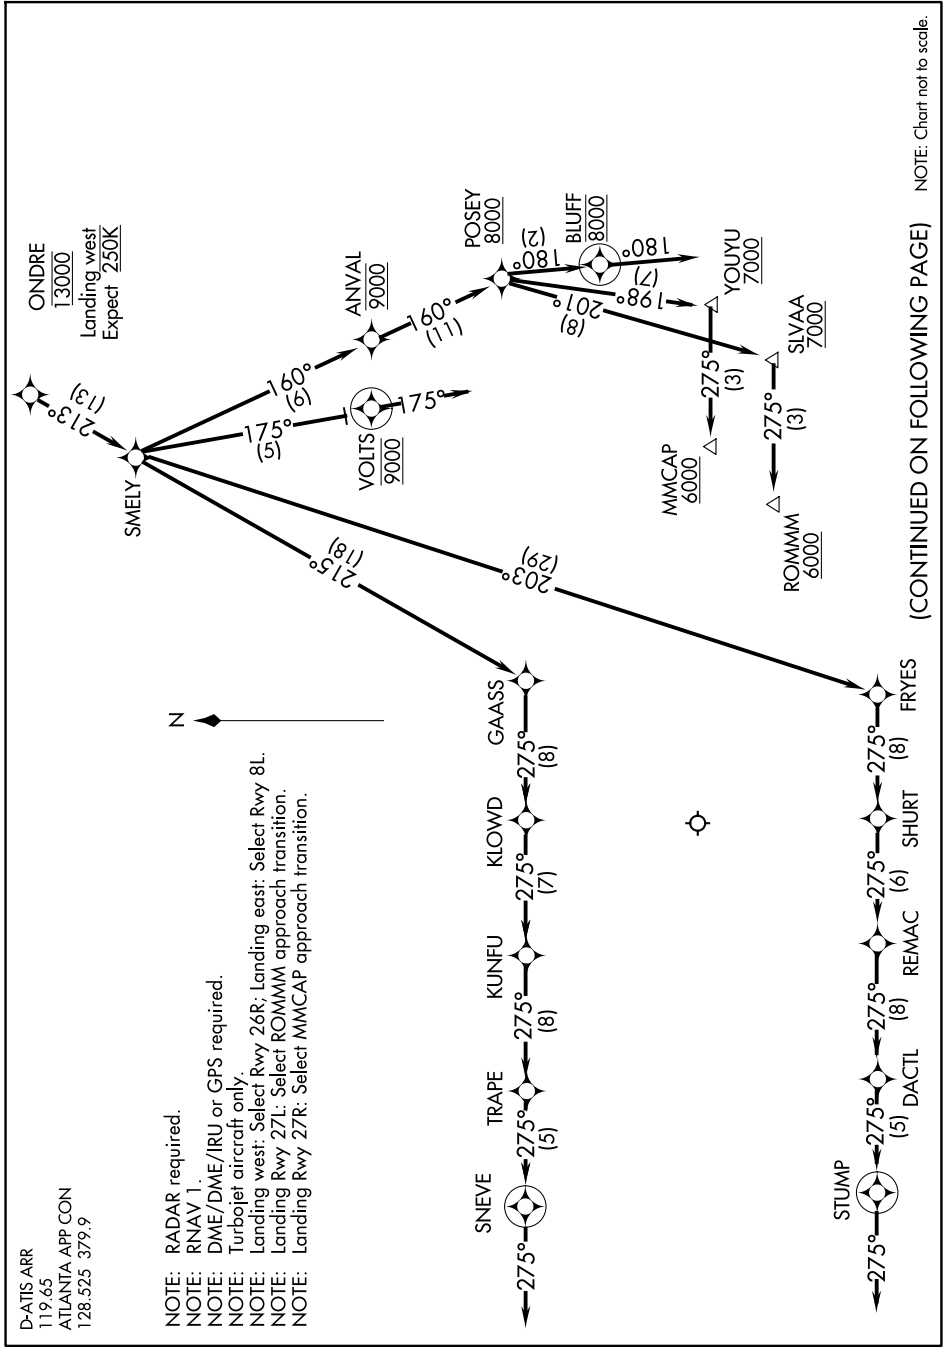

ONDRE ONE ARRIVAL (RNAV) Arrival Routes

SE-4, 16 APR 2026 to 14 MAY 2026

(CONTINUED ON FOLLOWING PAGE)

SE-4, 16 APR 2026 to 14 MAY 2026