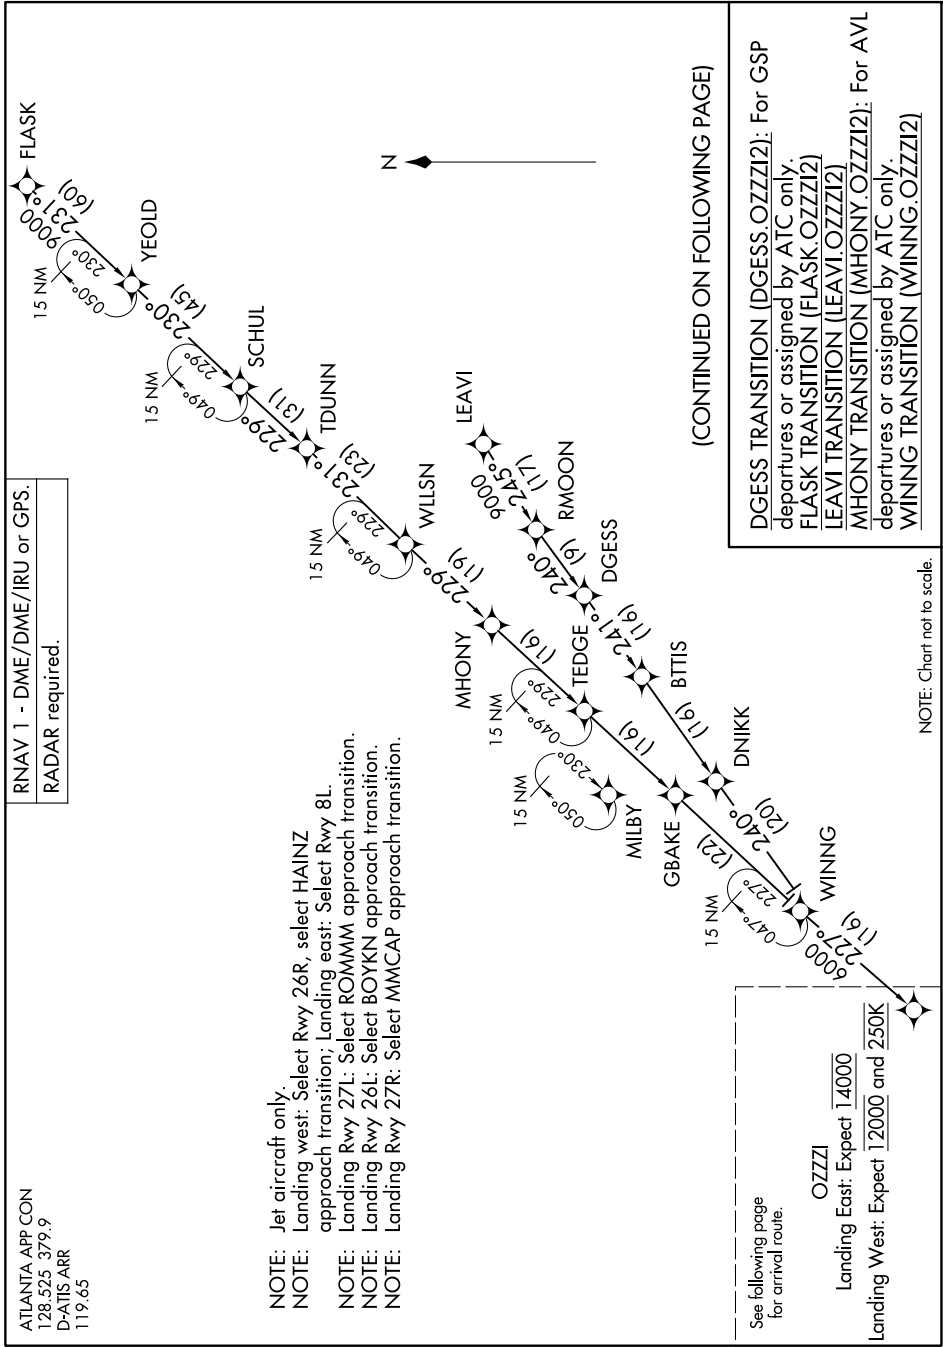

# OZZI TWO ARRIVAL (RNAV) Transition Routes

SE-4, 16 APR 2026 to 14 MAY 2026

NOTE: Chart not to scale.

SE-4, 16 APR 2026 to 14 MAY 2026

# OZZI TWO ARRIVAL (RNAV) Transition Routes