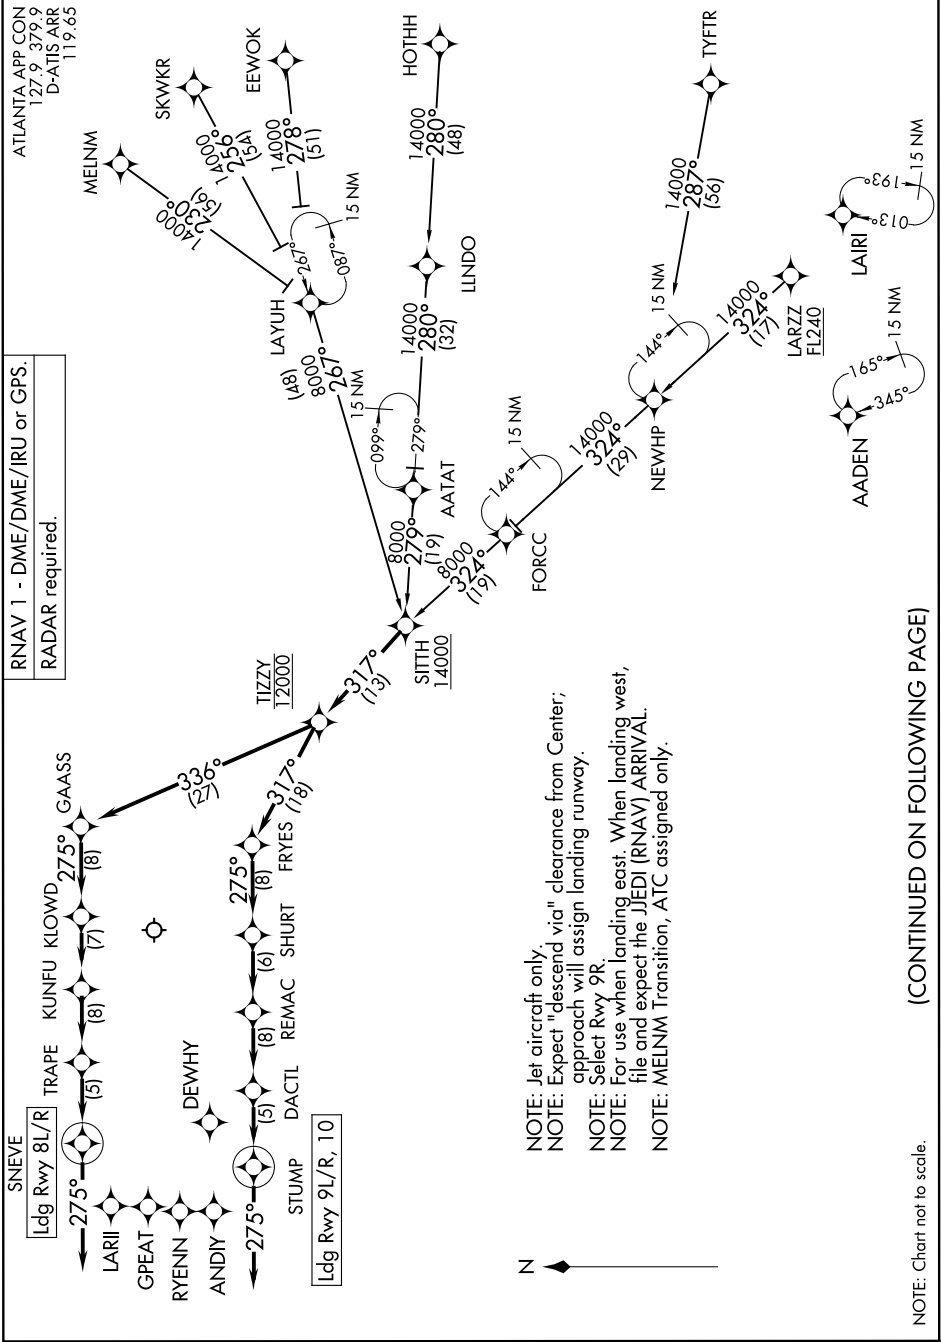

(SITTH.SITTH3) 25331

# SITTH THREE ARRIVAL (RNAV)

AL-26 (FAA)

HARTSFIELD/JACKSON ATLANTA INTL (ATL)  
ATLANTA, GEORGIA

SE-4, 16 APR 2026 to 14 MAY 2026

SE-4, 16 APR 2026 to 14 MAY 2026

(SITTH.SITTH3) 27NOV25

HARTSFIELD/JACKSON ATLANTA INTL (ATL)  
ATLANTA, GEORGIA