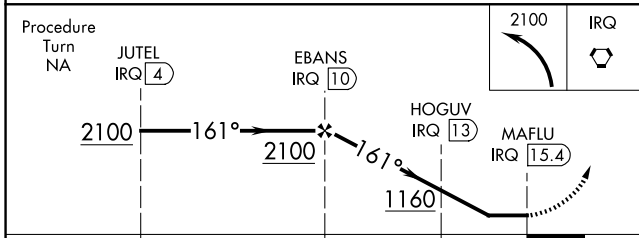

VORTAC IRQ 113.9 Chan 86	APP CRS 161°	Rwy Idg TDZE Apt Elev	N/A N/A 422
--	------------------------	-----------------------------	--

VOR/DME-B
DANIEL FLD (DNL)

⚠ When local altimeter setting not received, use Augusta Rgnl at Bush Fld altimeter setting and increase all MDA 60 feet.
⚠ Procedure NA at night. Helicopter visibility reduction below 1 SM NA.

MISSED APPROACH: Climbing left turn to 2100 direct IRQ VORTAC and hold.

ASOS 135.275	AUGUSTA APP CON ★ 126.8 270.3	UNICOM 123.05 (CTAF) 0
------------------------	---	---

CATEGORY	A	B	C	D
C CIRCLING	920-1 498 (500-1)		1400-3 978 (1000-3)	