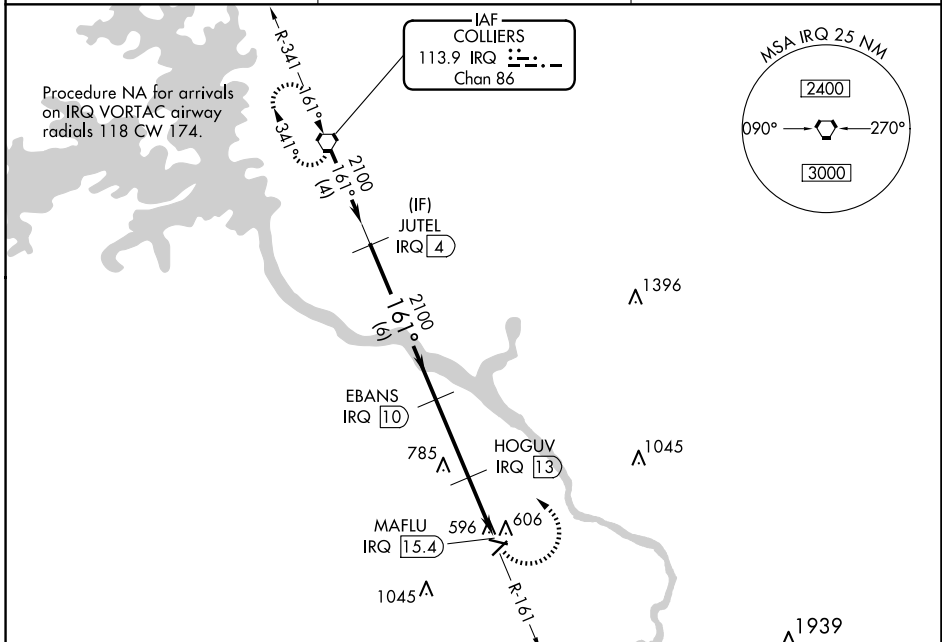

VORTAC IRQ 113.9 Chan 86	APP CRS 161°	Rwy Idg TDZE Apt Elev	N/A N/A 422
--	------------------------	-----------------------------	--

VOR/DME-B
DANIEL FLD (DNL)

⚠ When local altimeter setting not received, use Augusta Rgnl at Bush Fld altimeter setting and increase all MDA 60 feet.
⚠ Procedure NA at night. Helicopter visibility reduction below 1 SM NA.

MISSED APPROACH: Climbing left turn to 2100 direct IRQ VORTAC and hold.

ASOS 135.275	AUGUSTA APP CON ★ 126.8 270.3	UNICOM 123.05 (CTAF) 0
------------------------	---	---

CATEGORY	A	B	C	D
C CIRCLING	920-1 498 (500-1)		1400-3 978 (1000-3)	

REIL Rwy 5, 11 and 23 **0**
 MIRL Rwy 5-23 and 11-29 **0**

SE-4, 16 APR 2026 to 14 MAY 2026

SE-4, 16 APR 2026 to 14 MAY 2026