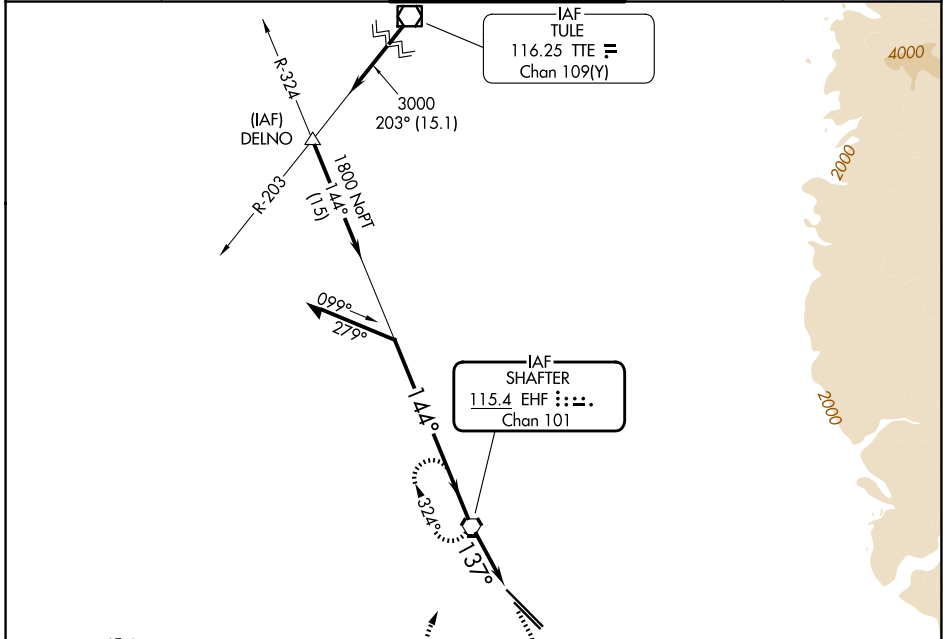

VORTAC EHF 115.4 Chan 101	APP CRS 137°	Rwy Ldg TDZE Apt Elev	N/A N/A 507
---	------------------------	-----------------------------	--

VOR-A
MEADOWS FLD (BFL)

⚠ Circling not authorized northeast of Rwy 12L-30R. MISSED APPROACH: Climb to 1500 then climbing right turn to 3000 direct EHF VORTAC and hold, continue climb-in-hold to 3000.

ATIS 118.6	BAKERSFIELD APP CON * 118.9 270.3 (N) 118.8 284.625 (S)	BAKERSFIELD TOWER * 118.1 (CTAF) 257.8	GND CON 121.7	UNICOM 122.95
----------------------	---	---	-------------------------	-------------------------

SW-3, 16 APR 2026 to 14 MAY 2026

SW-3, 16 APR 2026 to 14 MAY 2026

TDZ/CL Rwy 30R
HIRL Rwy 12L-30R
MIRL Rwy 12R-30L
REIL Rws 12R and 30L

CATEGORY	A	B	C	D	FAF to MAP 2.6 NM					
CIRCLING	1000-1	493 (500-1)	1000-1½ 493 (500-1½)	1060-2 553 (600-2)	Knots	60	90	120	150	180
					Min:Sec	2:36	1:44	1:18	1:02	0:52