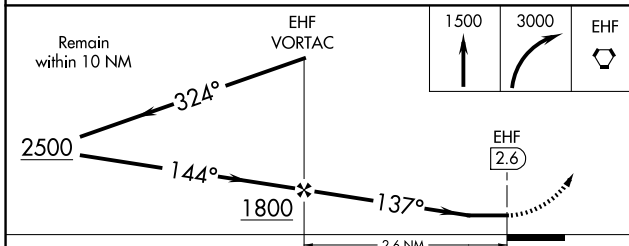

VORTAC EHF 115.4 Chan 101	APP CRS 137°	Rwy Ldg TDZE Apt Elev	N/A N/A 507
---	------------------------	-----------------------------	--

VOR-A
MEADOWS FLD (BFL)

⚠ Circling not authorized northeast of Rwy 12L-30R. MISSED APPROACH: Climb to 1500 then climbing right turn to 3000 direct EHF VORTAC and hold, continue climb-in-hold to 3000.

SW-3, 16 APR 2026 to 14 MAY 2026

SW-3, 16 APR 2026 to 14 MAY 2026

TDZ/CL Rwy 30R
HIRL Rwy 12L-30R
MIRL Rwy 12R-30L
REIL Rws 12R and 30L

CATEGORY	A	B	C	D	FAF to MAP 2.6 NM					
CIRCLING	1000-1	493 (500-1)	1000-1½ 493 (500-1½)	1060-2 553 (600-2)	Knots	60	90	120	150	180
					Min:Sec	2:36	1:44	1:18	1:02	0:52