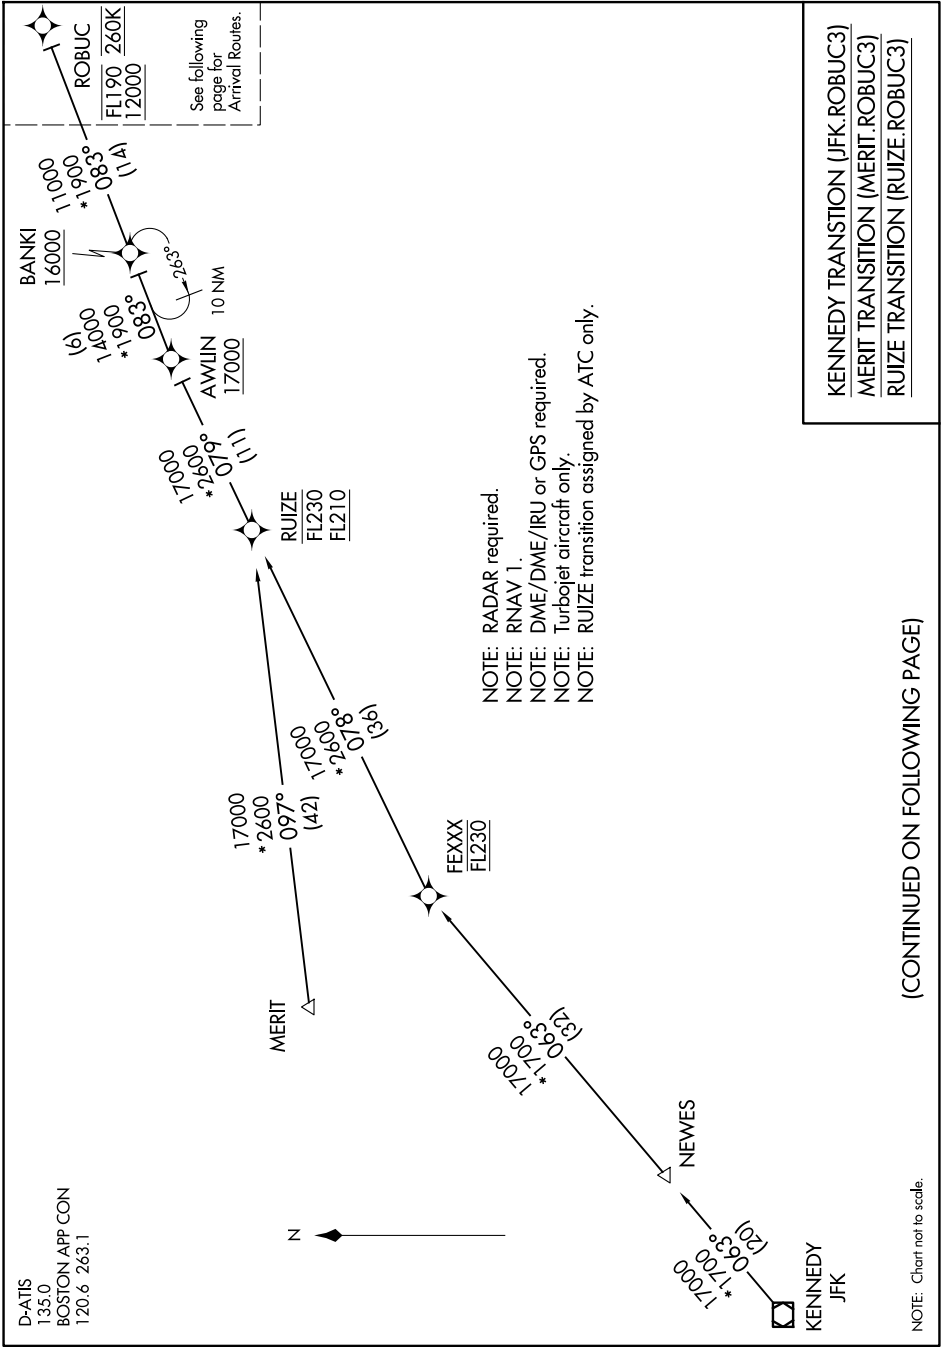

ROBUC THREE ARRIVAL (RNAV) Transition Routes

NE-1, 16 APR 2026 to 14 MAY 2026

KENNEDY TRANSITION (JFK.ROBUC3)  
 MERIT TRANSITION (MERIT.ROBUC3)  
 RUIZE TRANSITION (RUIZE.ROBUC3)

(CONTINUED ON FOLLOWING PAGE)

ROBUC THREE ARRIVAL (RNAV) Transition Routes

NE-1, 16 APR 2026 to 14 MAY 2026