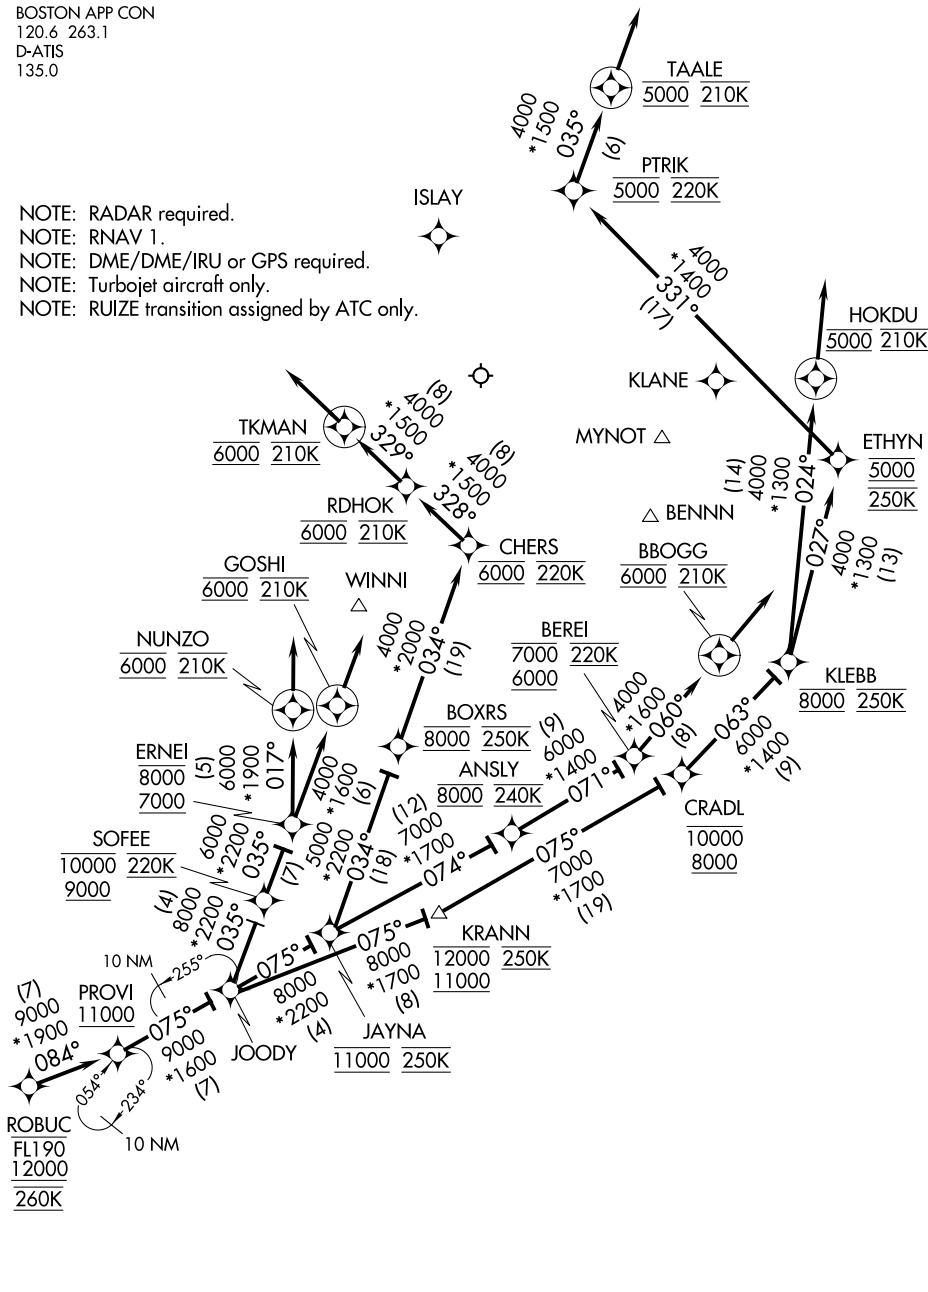

ROBUC THREE ARRIVAL (RNAV) Arrival Routes

BOSTON APP CON
120.6 263.1
D-ATIS
135.0

- NOTE: RADAR required.
- NOTE: RNAV 1.
- NOTE: DME/DME/IRU or GPS required.
- NOTE: Turbojet aircraft only.
- NOTE: RUIZE transition assigned by ATC only.

NE-1, 16 APR 2026 to 14 MAY 2026

NE-1, 16 APR 2026 to 14 MAY 2026

NOTE: Chart not to scale.

(CONTINUED ON FOLLOWING PAGE)

ROBUC THREE ARRIVAL (RNAV) Arrival Routes