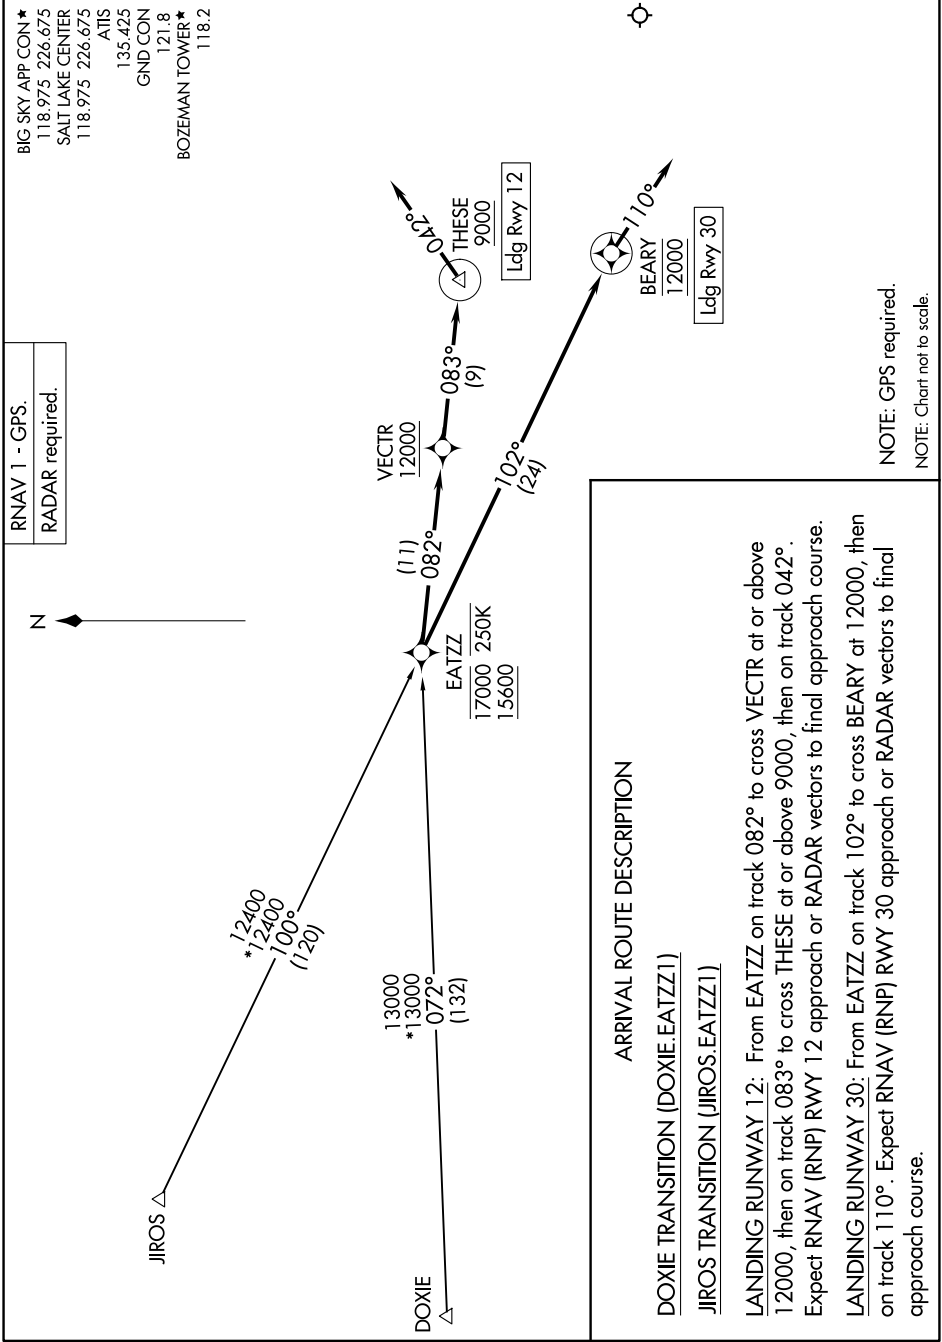

EATZZ ONE ARRIVAL (RNAV)

NW-1, 16 APR 2026 to 14 MAY 2026

BIG SKY APP CON ★
118.975 226.675
SALT LAKE CENTER
118.975 226.675

AIIS
135.425
GND CON
121.8

BOZEMAN TOWER ★
118.2

RNAV 1 - GPS.
RADAR required.

NOTE: GPS required.
NOTE: Chart not to scale.

NW-1, 16 APR 2026 to 14 MAY 2026