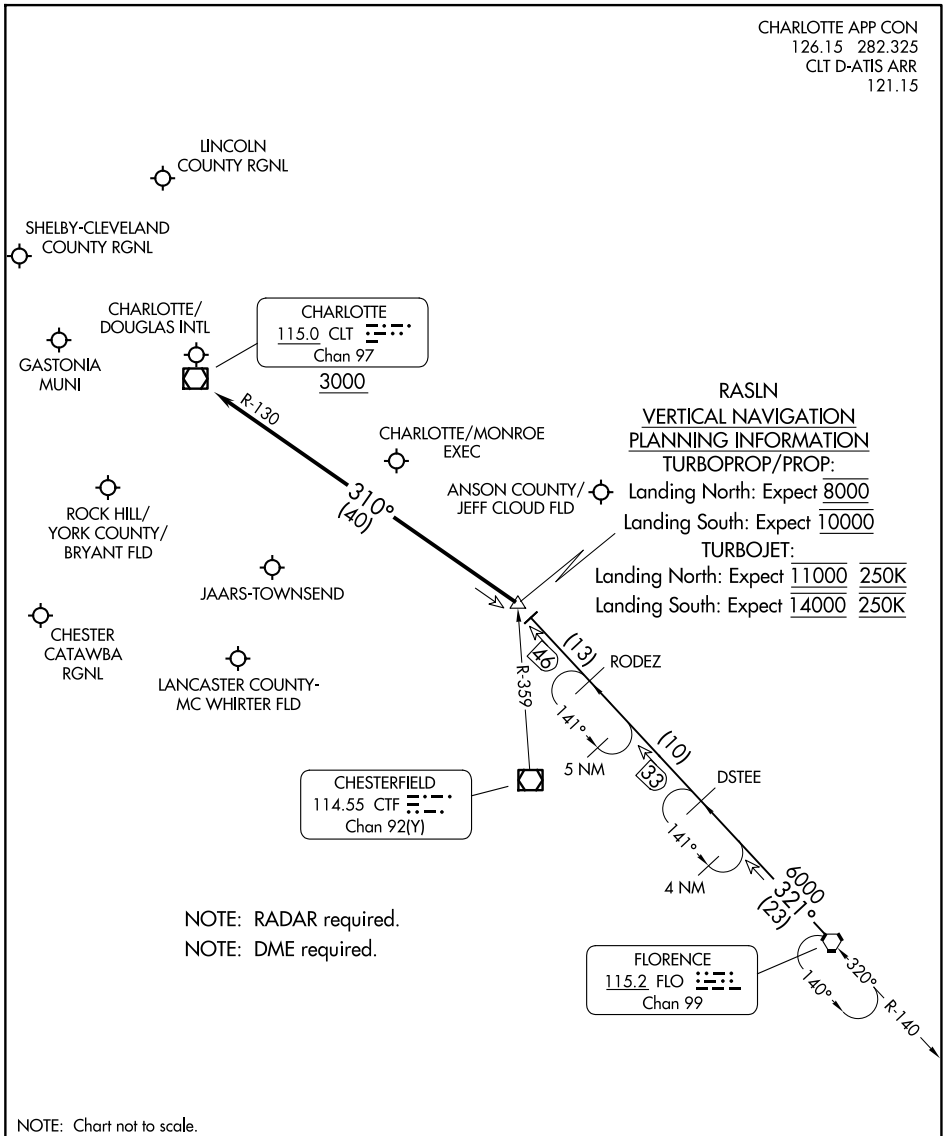

# RASLN THREE ARRIVAL

CHARLOTTE, NORTH CAROLINA

CHARLOTTE APP CON  
126.15 282.325  
CLT D-ATIS ARR  
121.15

SE-2, 16 APR 2026 to 14 MAY 2026

SE-2, 16 APR 2026 to 14 MAY 2026

## ARRIVAL ROUTE DESCRIPTION

FLORENCE TRANSITION (FLO.RASLN3): From over FLO VORTAC on FLO R-321 to RASLN INT. Thence . . . .

. . . . from RASLN on CLT R-130 to cross CLT VOR/DME at or above 3000. Expect RADAR vectors to destination airport or final approach course prior to CLT VOR/DME.

# RASLN THREE ARRIVAL

CHARLOTTE, NORTH CAROLINA