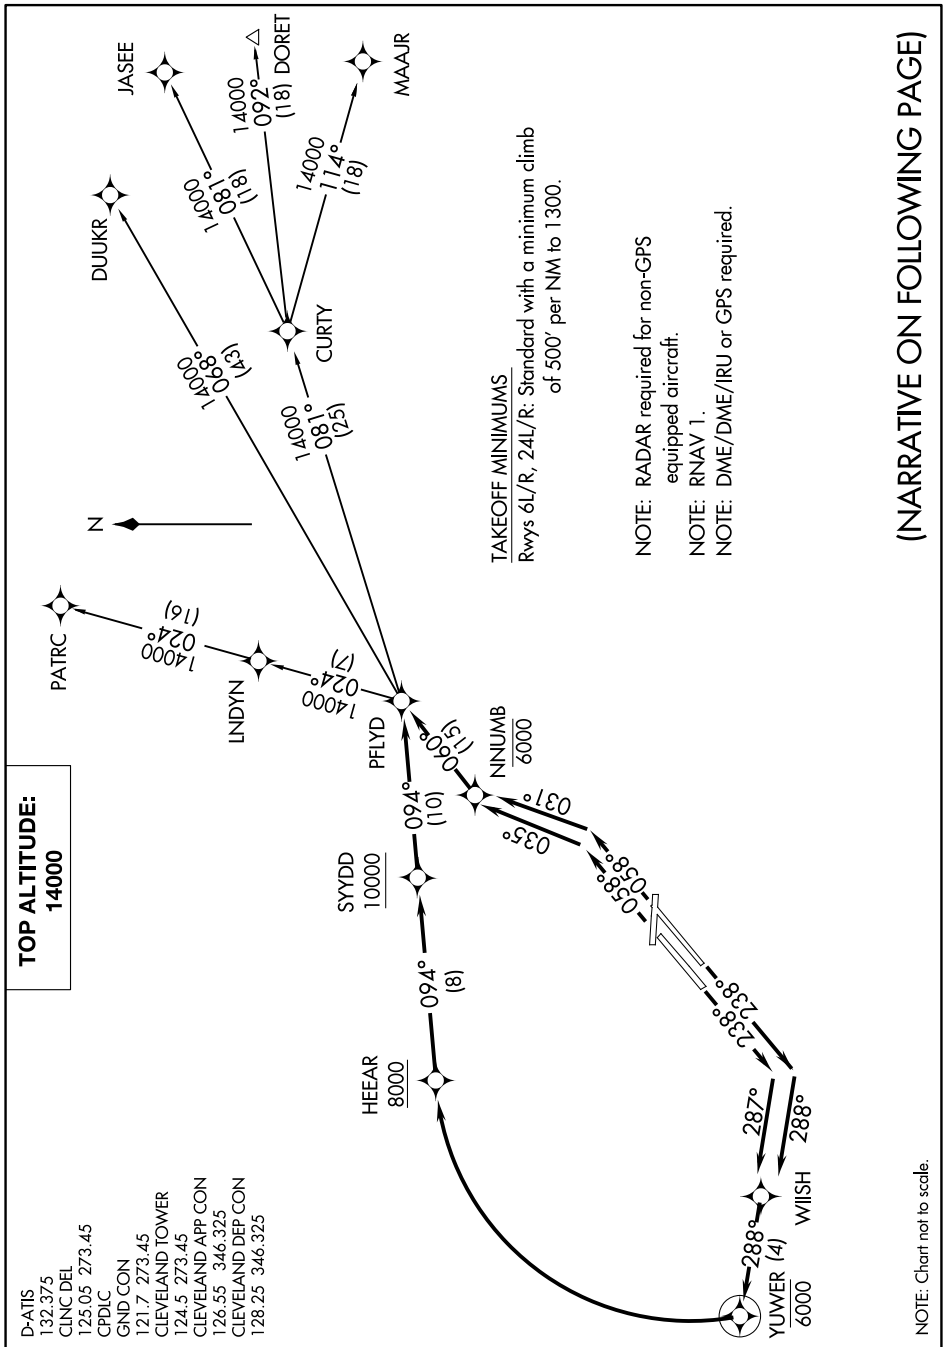

PFLYD ONE DEPARTURE (RNAV)

EC-2, 16 APR 2026 to 14 MAY 2026

PFLYD ONE DEPARTURE (RNAV)

(PFLYD1.PFLYD) 19JUL18

CLEVELAND, OHIO
CLEVELAND-HOPKINS INTL (CLE)

(NARRATIVE ON FOLLOWING PAGE)

NOTE: Chart not to scale.

EC-2, 16 APR 2026 to 14 MAY 2026