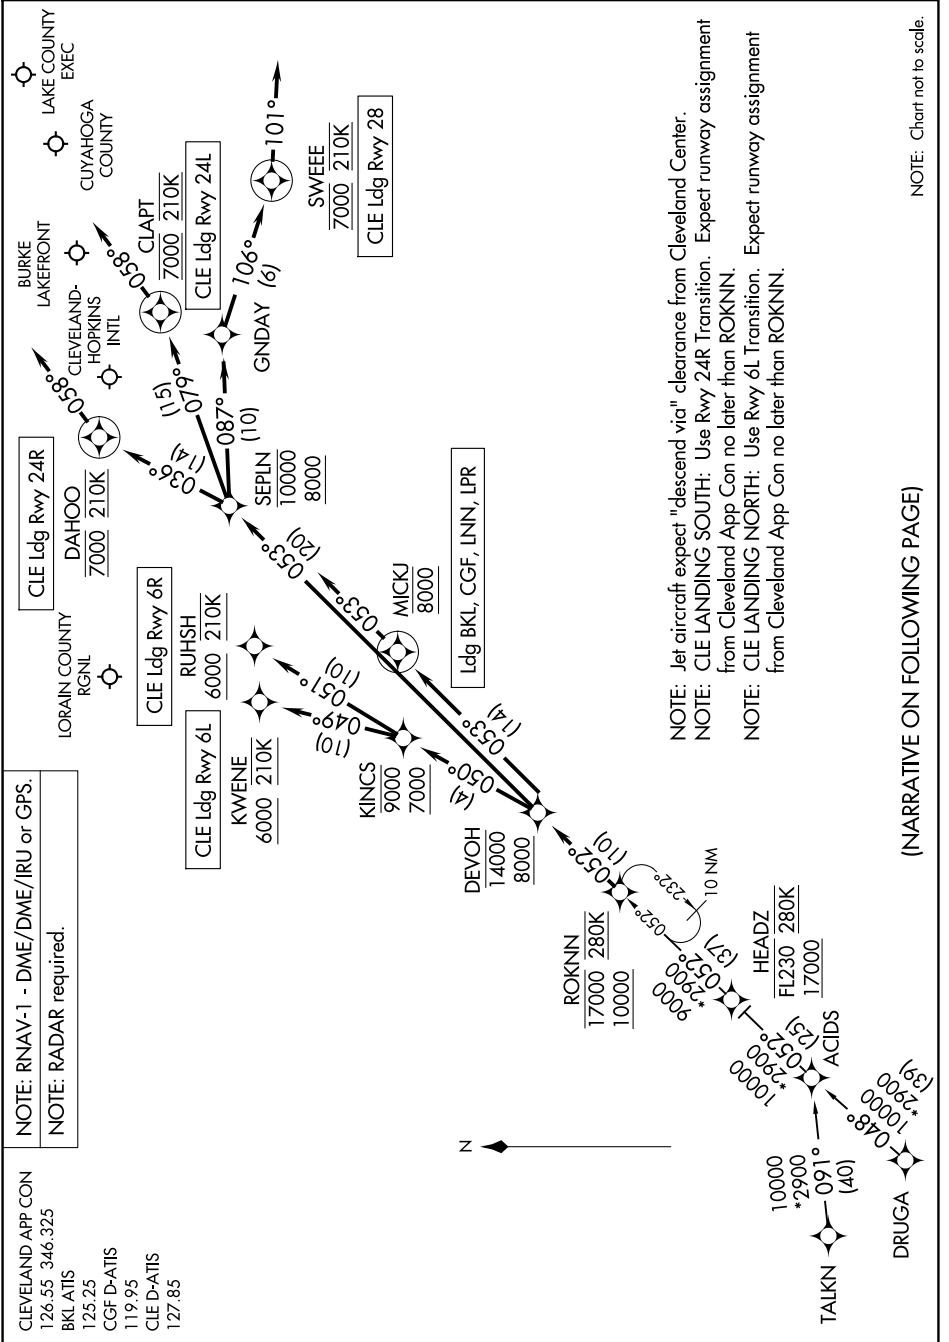

# ROKNN FOUR ARRIVAL (RNAV)

CLEVELAND, OHIO

EC-2, 16 APR 2026 to 14 MAY 2026

NOTE: Jet aircraft expect "descend via" clearance from Cleveland Center.  
 NOTE: CLE LANDING SOUTH: Use Rwy 24R Transition. Expect runway assignment from Cleveland App Con no later than ROKNN.  
 NOTE: CLE LANDING NORTH: Use Rwy 6L Transition. Expect runway assignment from Cleveland App Con no later than ROKNN.

NOTE: Chart not to scale.

(NARRATIVE ON FOLLOWING PAGE)

# ROKNN FOUR ARRIVAL (RNAV)

CLEVELAND, OHIO

EC-2, 16 APR 2026 to 14 MAY 2026