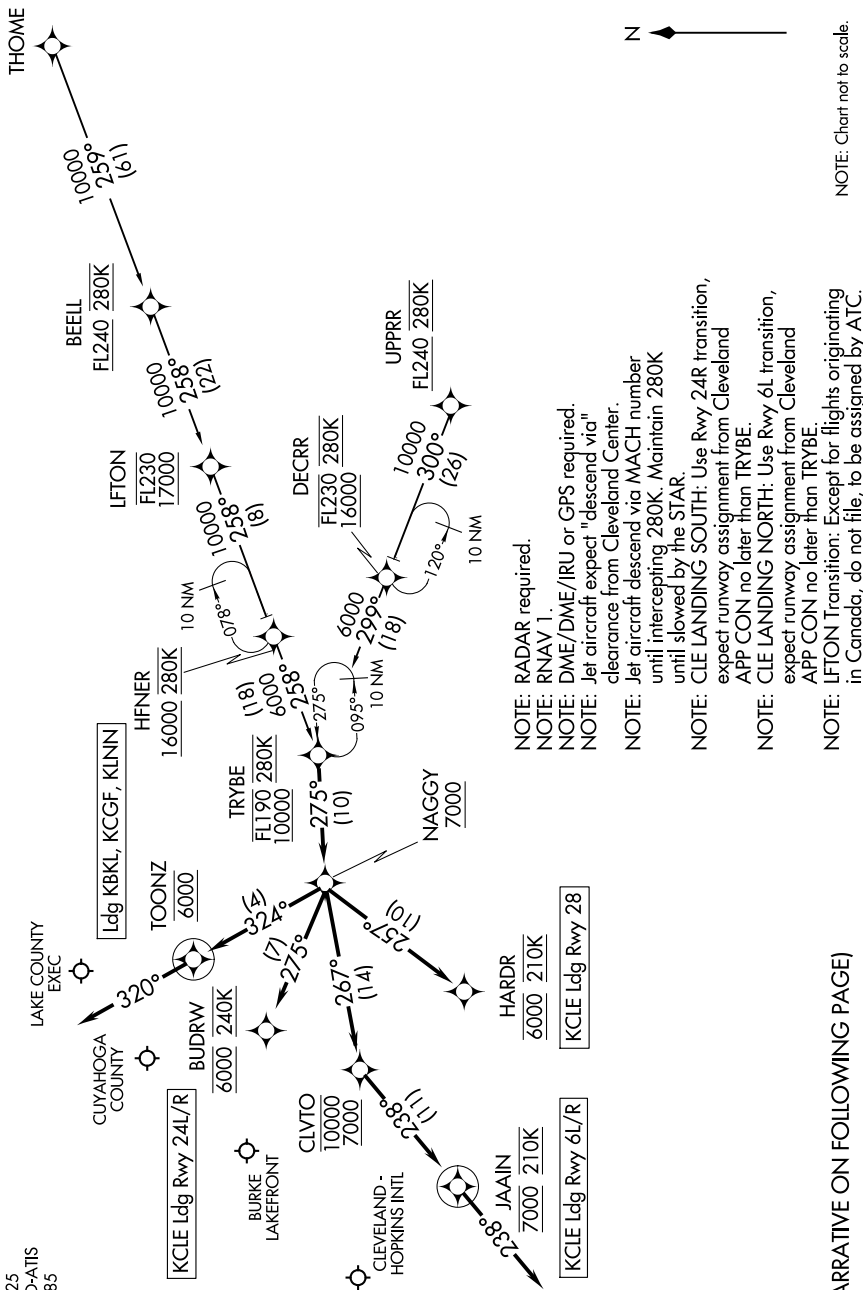

TRYBE FOUR ARRIVAL (RNAV)

CLEVELAND, OHIO

EC-2, 16 APR 2026 to 14 MAY 2026

CLEVELAND APP CON
 126.55 346.325
 BKL ATIS
 125.25
 CLE D-ATIS
 127.85

(NARRATIVE ON FOLLOWING PAGE)

EC-2, 16 APR 2026 to 14 MAY 2026

TRYBE FOUR ARRIVAL (RNAV)

CLEVELAND, OHIO