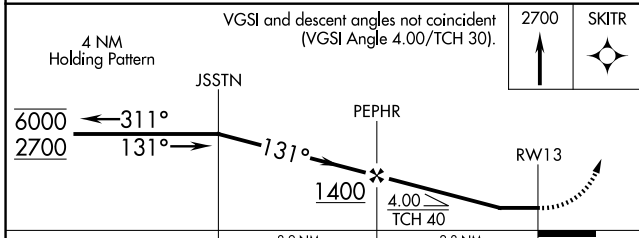

WAAS CH 49042 W13A	APP CRS 131°	Rwy Idg 4999 TDZE 193 Apt Elev 193
--	------------------------	---

RNAV (GPS) RWY 13

JIM HAMILTON L B OWENS (CUB)

RNP APCH.		MISSED APPROACH: Climb to 2700 direct SKITR and hold.	
ASOS 118.675	COLUMBIA APP CON 133.4 285.6	CLNC DEL 124.4	UNICOM 123.075 (CTAF)

SE-2, 16 APR 2026 to 14 MAY 2026

SE-2, 16 APR 2026 to 14 MAY 2026

ELEV 193		TDZE 193
----------	--	----------

CATEGORY	A	B	C	D
LP MDA	780-1	587 (600-1)	NA	
LNAV MDA	1060-1 867 (900-1)	1060-1¼ 867 (900-1¼)	NA	