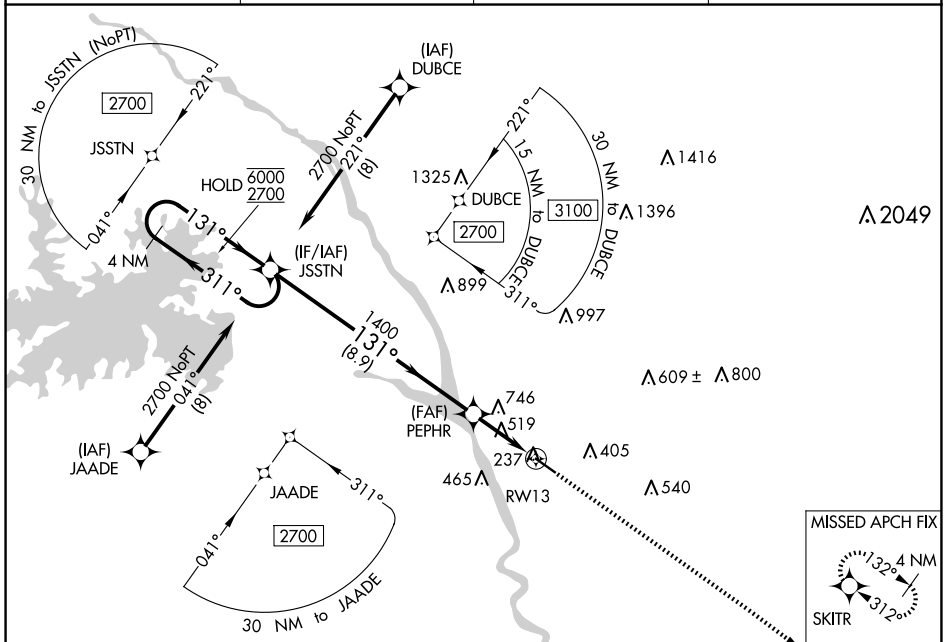

WAAS CH 49042 W13A	APP CRS 131°	Rwy Idg 4999 TDZE 193 Apt Elev 193
--	------------------------	---

RNAV (GPS) RWY 13

JIM HAMILTON L B OWENS (CUB)

RNP APCH.		MISSED APPROACH: Climb to 2700 direct SKITR and hold.	
ASOS 118.675	COLUMBIA APP CON 133.4 285.6	CLNC DEL 124.4	UNICOM 123.075 (CTAF)

SE-2, 16 APR 2026 to 14 MAY 2026

SE-2, 16 APR 2026 to 14 MAY 2026

ELEV 193		TDZE 193
----------	--	----------

CATEGORY	A	B	C	D
LP MDA	780-1	587 (600-1)	NA	
LNAV MDA	1060-1 867 (900-1)	1060-1¼ 867 (900-1¼)	NA	

REIL Rwy 13 and 31

MIRL Rwy 13-31