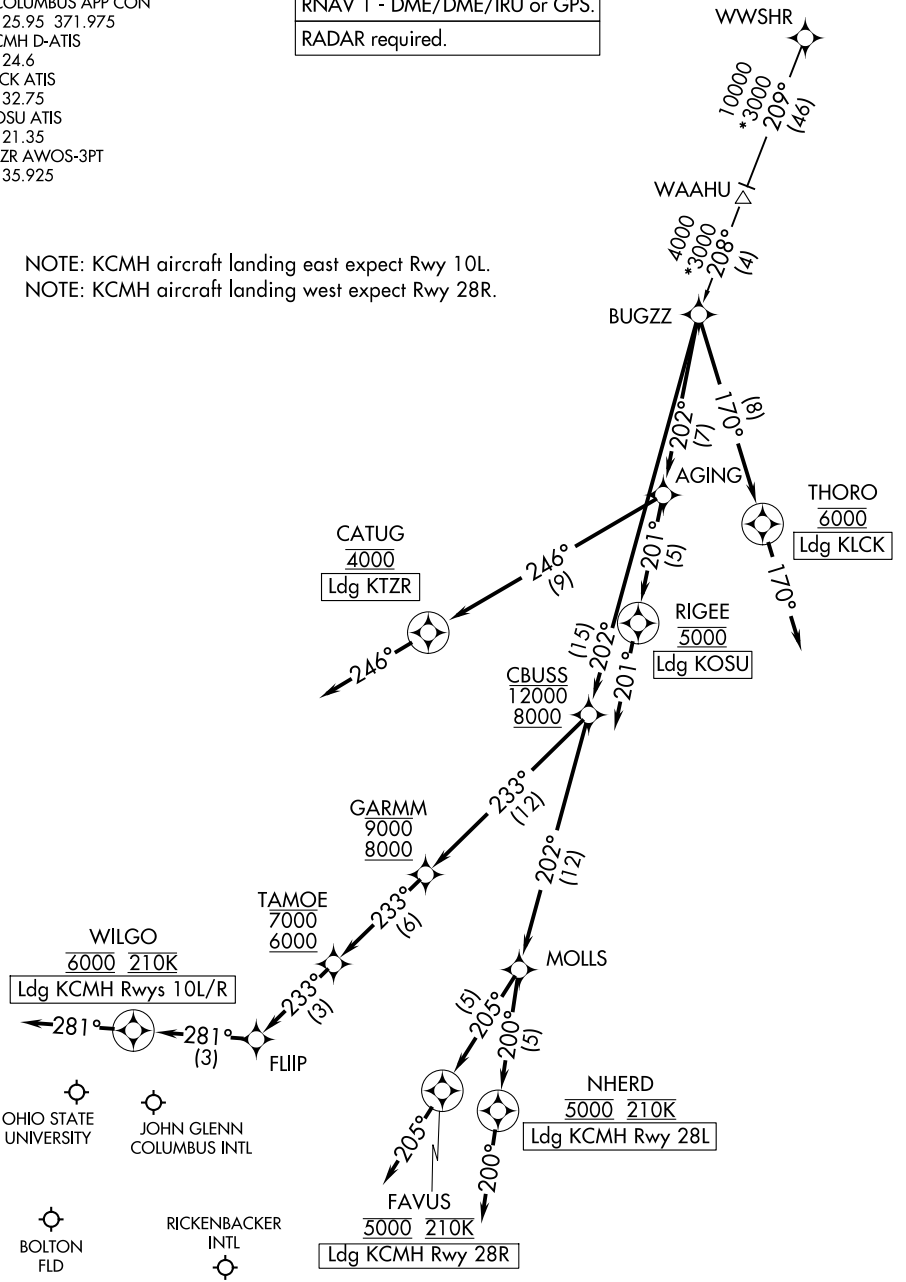

CBUSS TWO ARRIVAL (RNAV)

COLUMBUS, OHIO

COLUMBUS APP CON
 125.95 371.975
 CMH D-ATIS
 124.6
 LCK ATIS
 132.75
 OSU ATIS
 121.35
 TZR AWOS-3PT
 135.925

RNAV 1 - DME/DME/IRU or GPS.
RADAR required.

NOTE: KCMH aircraft landing east expect Rwy 10L.
 NOTE: KCMH aircraft landing west expect Rwy 28R.

(NARRATIVE ON FOLLOWING PAGE)

NOTE: Chart not to scale.

CBUSS TWO ARRIVAL (RNAV)

COLUMBUS, OHIO