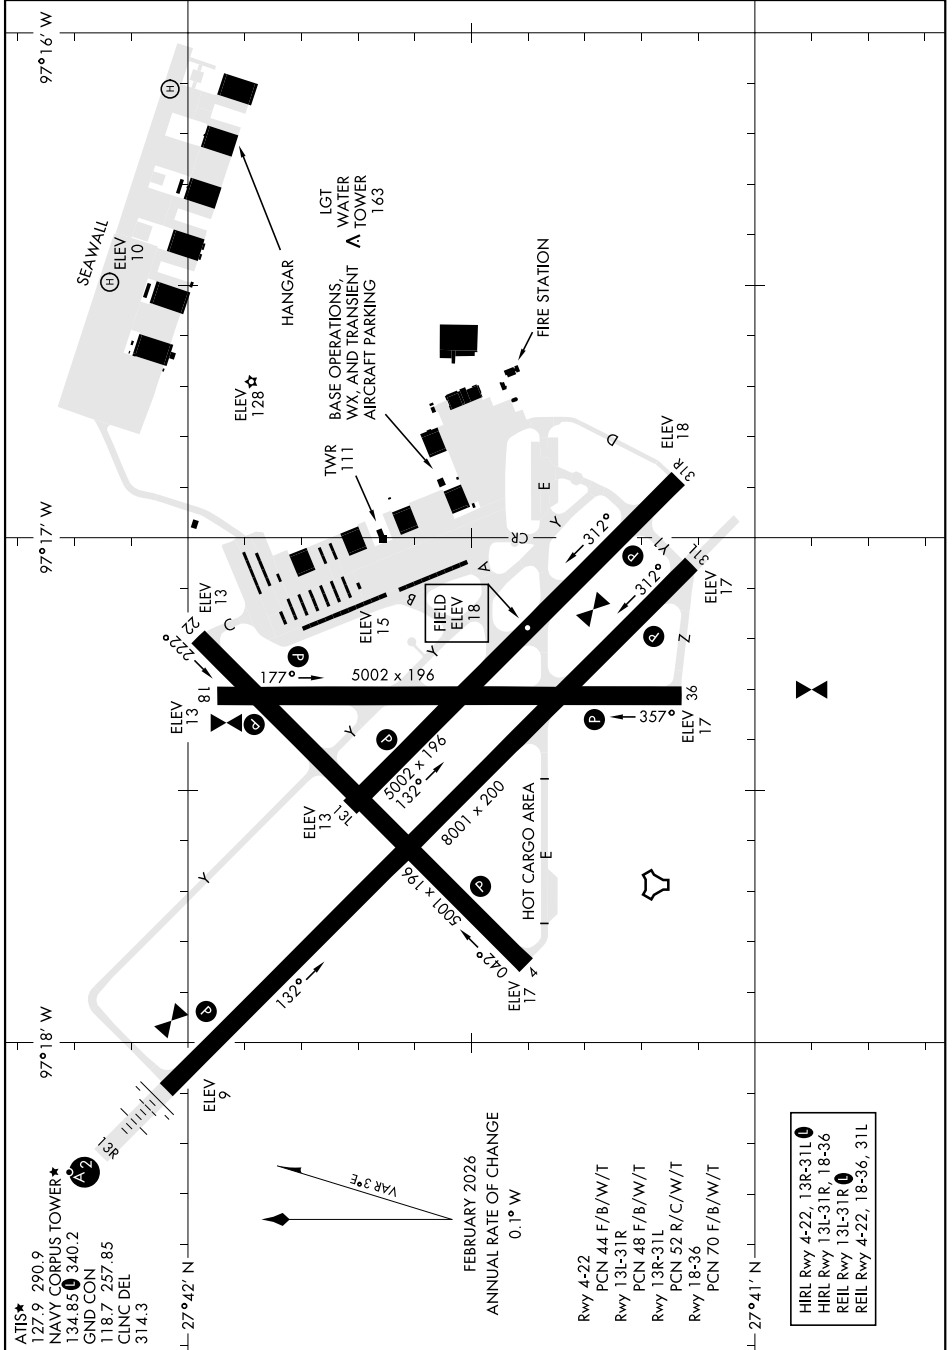

AIRPORT DIAGRAM

[USN]

CORPUS CHRISTI NAS (TRUAX FIELD) (KNGP)

CORPUS CHRISTI, TEXAS

SC-3, 16 APR 2026 to 14 MAY 2026

AIRPORT DIAGRAM

CORPUS CHRISTI, TEXAS

CORPUS CHRISTI NAS (TRUAX FIELD) (KNGP)

SC-3, 16 APR 2026 to 14 MAY 2026

ATIS*
 127.9 280.9
 NAVY CORPUS TOWER*
 134.85 340.2
 GND CON
 118.7 257.85
 CLINC DEL
 314.3

FEBRUARY 2026
 ANNUAL RATE OF CHANGE
 0.1° W

- Rwy 4-22 PCN 44 F/B/W/T
- Rwy 13L-31R PCN 48 F/B/W/T
- Rwy 13R-31L PCN 52 R/C/W/T
- Rwy 18-36 PCN 70 F/B/W/T

HIRL Rwy 4-22, 13R-31L	①
HIRL Rwy 13L-31R, 18-36	②
REIL Rwy 13L-31R	③
REIL Rwy 4-22, 18-36, 31L	④