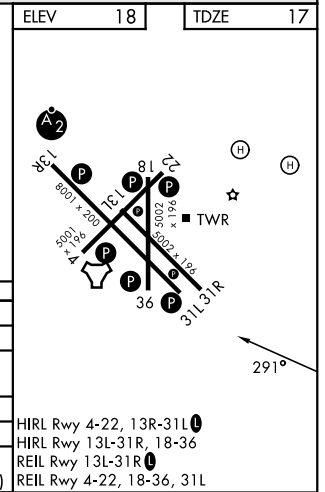

TACAN Z RWY 31L

TACAN NGP Chan 87	APCH CRS 291°	Rwy Ldg TDZE 17 Arprt Elev 18
-----------------------------	-------------------------	--

[USN]

CORPUS CHRISTI NAS (TRUAX FLD) (KNGP)

When local altimeter setting not received, use Corpus Christi (CRP) Intl altimeter setting.

MISSED APPROACH: Climb to 1600 direct NGP TACAN and turn right to intercept R-041 to RYNOL and hold.

ATIS ★ 127.9 290.9	APP CON 120.9 259.3	NAVY CORPUS TOWER ★ 134.85 340.2	GND CON 118.7 257.85	ASR/PAR
------------------------------	-------------------------------	--	--------------------------------	---------

CATEGORY	A		B		C		D	
S-31L	420-1	403	(500-1)		420-1½	403	(500-1½)	
CIRCLING	460-1	480-1	(500-1)		520-1½	580-2	(600-2)	
	442 (500-1)	462 (500-1)			502 (600-1½)	562 (600-2)		
CORPUS CHRISTI (CRP) INTL ALTIMETER SETTING								
S-31L	460-1	443	(500-1)		460-1¾	443	(500-1¾)	
CIRCLING	500-1	482	(500-1)		540-1½	620-2	(700-2)	
					522 (600-1½)	602 (700-2)		

TACAN Z RWY 31L

SC-3, 16 APR 2026 to 14 MAY 2026

SC-3, 16 APR 2026 to 14 MAY 2026