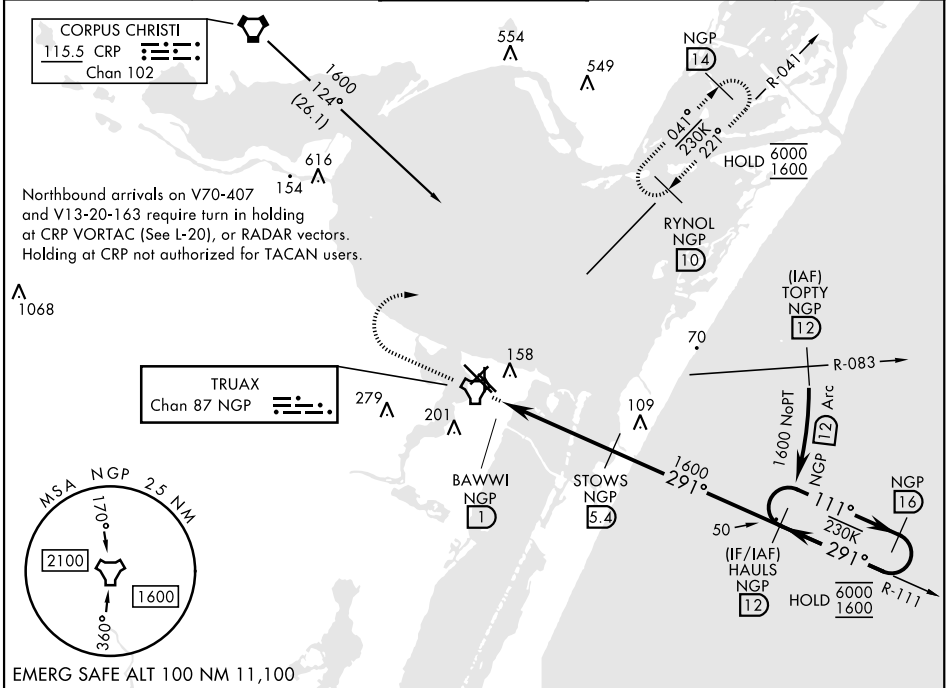

TACAN Z RWY 31L

TACAN NGP Chan 87	APCH CRS 291°	Rwy Ldg TDZE 17 Arprt Elev 18
-----------------------------	-------------------------	--

[USN]

CORPUS CHRISTI NAS (TRUAX FLD) (KNGP)

When local altimeter setting not received, use Corpus Christi (CRP) Intl altimeter setting.

MISSED APPROACH: Climb to 1600 direct NGP TACAN and turn right to intercept R-041 to RYNOL and hold.

ATIS ★ 127.9 290.9	APP CON 120.9 259.3	NAVY CORPUS TOWER ★ 134.85 340.2	GND CON 118.7 257.85	ASR/PAR
------------------------------	-------------------------------	--	--------------------------------	---------

CATEGORY	A		B		C		D	
S-31L	420-1	403	(500-1)		420-1½	403	(500-1½)	
CIRCLING	460-1	480-1	(500-1)		520-1½	580-2	(600-2)	
	442 (500-1)	462 (500-1)			502 (600-1½)	562 (600-2)		
CORPUS CHRISTI (CRP) INTL ALTIMETER SETTING								
S-31L	460-1	443	(500-1)		460-1¾	443	(500-1¾)	
CIRCLING	500-1	482	(500-1)		540-1½	620-2	(700-2)	
					522 (600-1½)	602 (700-2)		

TACAN Z RWY 31L

SC-3, 16 APR 2026 to 14 MAY 2026

SC-3, 16 APR 2026 to 14 MAY 2026