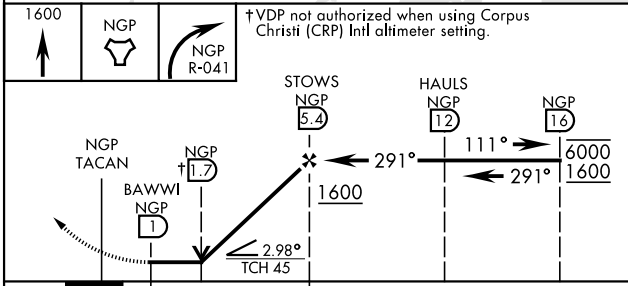

TACAN Z RWY 31L

TACAN NGP Chan 87	APCH CRS 291°	Rwy Ldg TDZE 17 Arprt Elev 18
-----------------------------	-------------------------	--

[USN]

CORPUS CHRISTI NAS (TRUAX FLD) (KNGP)

When local altimeter setting not received, use Corpus Christi (CRP) Intl altimeter setting.

MISSED APPROACH: Climb to 1600 direct NGP TACAN and turn right to intercept R-041 to RYNOL and hold.

ATIS ★ 127.9 290.9	APP CON 120.9 259.3	NAVY CORPUS TOWER ★ 134.85 340.2	GND CON 118.7 257.85	ASR/PAR
------------------------------	-------------------------------	--	--------------------------------	---------

CATEGORY	A		B		C		D	
S-31L	420-1	403	(500-1)		420-1½	403	(500-1½)	
CIRCLING	460-1	480-1	(500-1)		520-1½	580-2	(600-2)	
	442 (500-1)	462 (500-1)			502 (600-1½)	562 (600-2)		
CORPUS CHRISTI (CRP) INTL ALTIMETER SETTING								
S-31L	460-1	443	(500-1)		460-1¾	443	(500-1¾)	
CIRCLING	500-1	482	(500-1)		540-1½	620-2	(700-2)	
					522 (600-1½)	602 (700-2)		