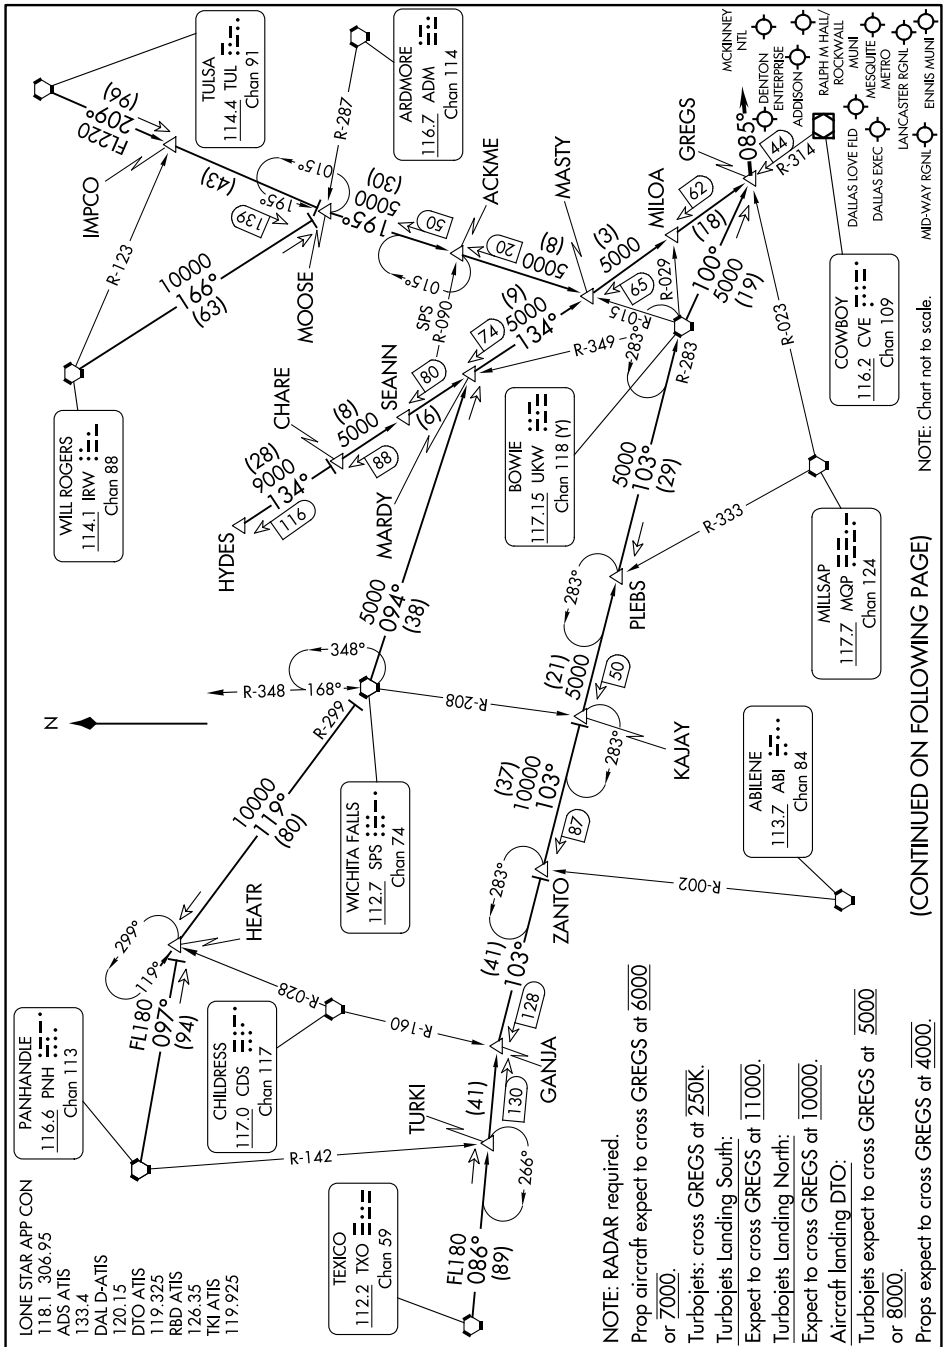

GREGS ONE ARRIVAL

DALLAS-FORT WORTH, TEXAS

(CONTINUED ON FOLLOWING PAGE)

NOTE: Chart not to scale.

SC-2, 16 APR 2026 to 14 MAY 2026

SC-2, 16 APR 2026 to 14 MAY 2026

GREGS ONE ARRIVAL

DALLAS-FORT WORTH, TEXAS