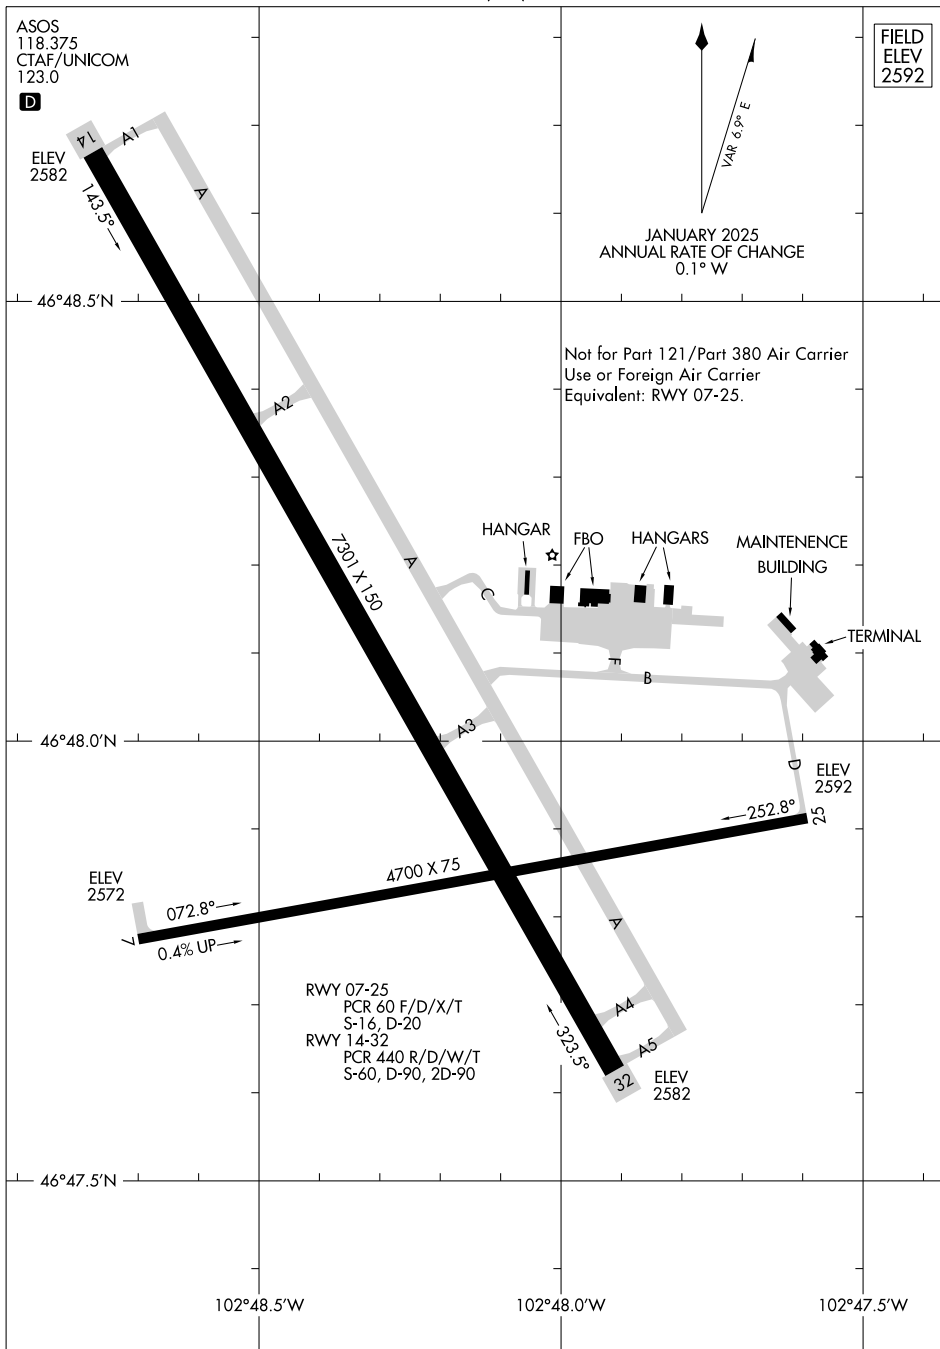

25331
AIRPORT DIAGRAM

DICKINSON/THEODORE ROOSEVELT RGNL (DIK)
 AL-120 (FAA)
 DICKINSON, NORTH DAKOTA

ASOS
 118.375
 CTAF/UNICOM
 123.0

D

FIELD
 ELEV
 2592

Not for Part 121/Part 380 Air Carrier
 Use or Foreign Air Carrier
 Equivalent: RWY 07-25.

NC-1, 16 APR 2026 to 14 MAY 2026

NC-1, 16 APR 2026 to 14 MAY 2026

RWY 07-25
 PCR 60 F/D/X/T
 S-16, D-20
 RWY 14-32
 PCR 440 R/D/W/T
 S-60, D-90, 2D-90

AIRPORT DIAGRAM
 25331

DICKINSON, NORTH DAKOTA
 DICKINSON/THEODORE ROOSEVELT RGNL (DIK)