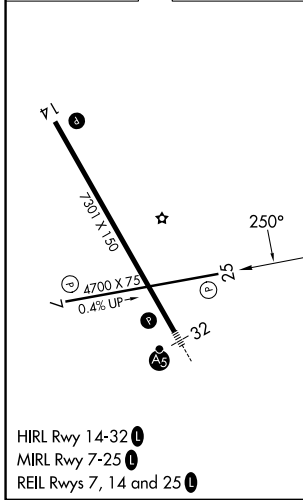

WAAS CH 82534 W25A	APP CRS 250°	Rwy Ldg TDZE Apt Elev	4700 2592 2592
--	------------------------	-----------------------------	---

RNAV (GPS) RWY 25

DICKINSON/THEODORE ROOSEVELT RGNL (DIK)

RNP APCH.		MISSED APPROACH: Climb to 3200 then climbing right turn to 4800 direct NEPFY and hold.
ASOS 118.375	MINNEAPOLIS CENTER 124.25 236.825	UNICOM 123.0 (CTAF) 0

ELEV	2592	D	TDZE	2592
------	------	----------	------	------

		2 NM	3.3 NM	5.1 NM	
CATEGORY		A	B	C	D
LP MDA		2980-1	388 (400-1)	2980-1½	388 (400-1½)
LNAV MDA		3060-1	468 (500-1)	3060-1¾	468 (500-1¾)
CIRCLING		3080-1 488 (500-1)	3100-1 508 (600-1)	3120-1½ 528 (600-1½)	3220-2 628 (700-2)