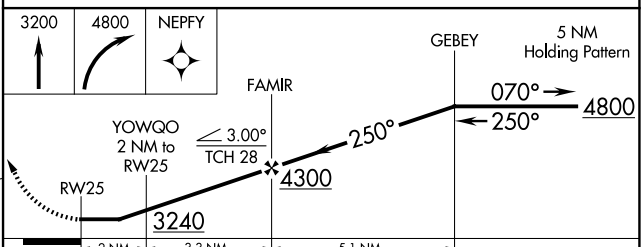

WAAS CH 82534 W25A	APP CRS 250°	Rwy Ldg TDZE Apt Elev	4700 2592 2592
--	------------------------	-----------------------------	---

RNAV (GPS) RWY 25

DICKINSON/THEODORE ROOSEVELT RGNL (DIK)

RNP APCH.		MISSED APPROACH: Climb to 3200 then climbing right turn to 4800 direct NEPFY and hold.
ASOS 118.375	MINNEAPOLIS CENTER 124.25 236.825	UNICOM 123.0 (CTAF) 0

ELEV	2592	D	TDZE	2592
------	------	----------	------	------

		2 NM	3.3 NM	5.1 NM	
CATEGORY		A	B	C	D
LP MDA		2980-1	388 (400-1)	2980-1½	388 (400-1½)
LNAV MDA		3060-1	468 (500-1)	3060-1¾	468 (500-1¾)
CIRCLING		3080-1 488 (500-1)	3100-1 508 (600-1)	3120-1½ 528 (600-1½)	3220-2 628 (700-2)