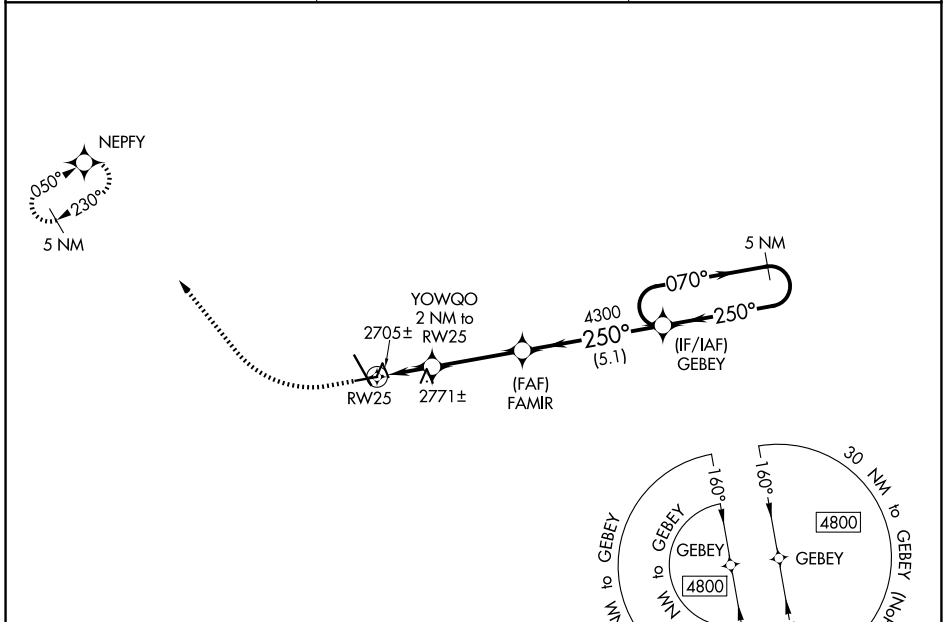

WAAS CH 82534 W25A	APP CRS 250°	Rwy Ldg TDZE Apt Elev	4700 2592 2592
--	------------------------	-----------------------------	---

RNAV (GPS) RWY 25

DICKINSON/THEODORE ROOSEVELT RGNL (DIK)

RNP APCH.		MISSED APPROACH: Climb to 3200 then climbing right turn to 4800 direct NEPFY and hold.
ASOS 118.375	MINNEAPOLIS CENTER 124.25 236.825	UNICOM 123.0 (CTAF) 0

ELEV	2592	D	TDZE	2592
------	------	----------	------	------

		2 NM	3.3 NM	5.1 NM	
CATEGORY		A	B	C	D
LP MDA		2980-1	388 (400-1)	2980-1½	388 (400-1½)
LNAV MDA		3060-1	468 (500-1)	3060-1¾	468 (500-1¾)
CIRCLING		3080-1 488 (500-1)	3100-1 508 (600-1)	3120-1½ 528 (600-1½)	3220-2 628 (700-2)

NC-1, 16 APR 2026 to 14 MAY 2026

NC-1, 16 APR 2026 to 14 MAY 2026