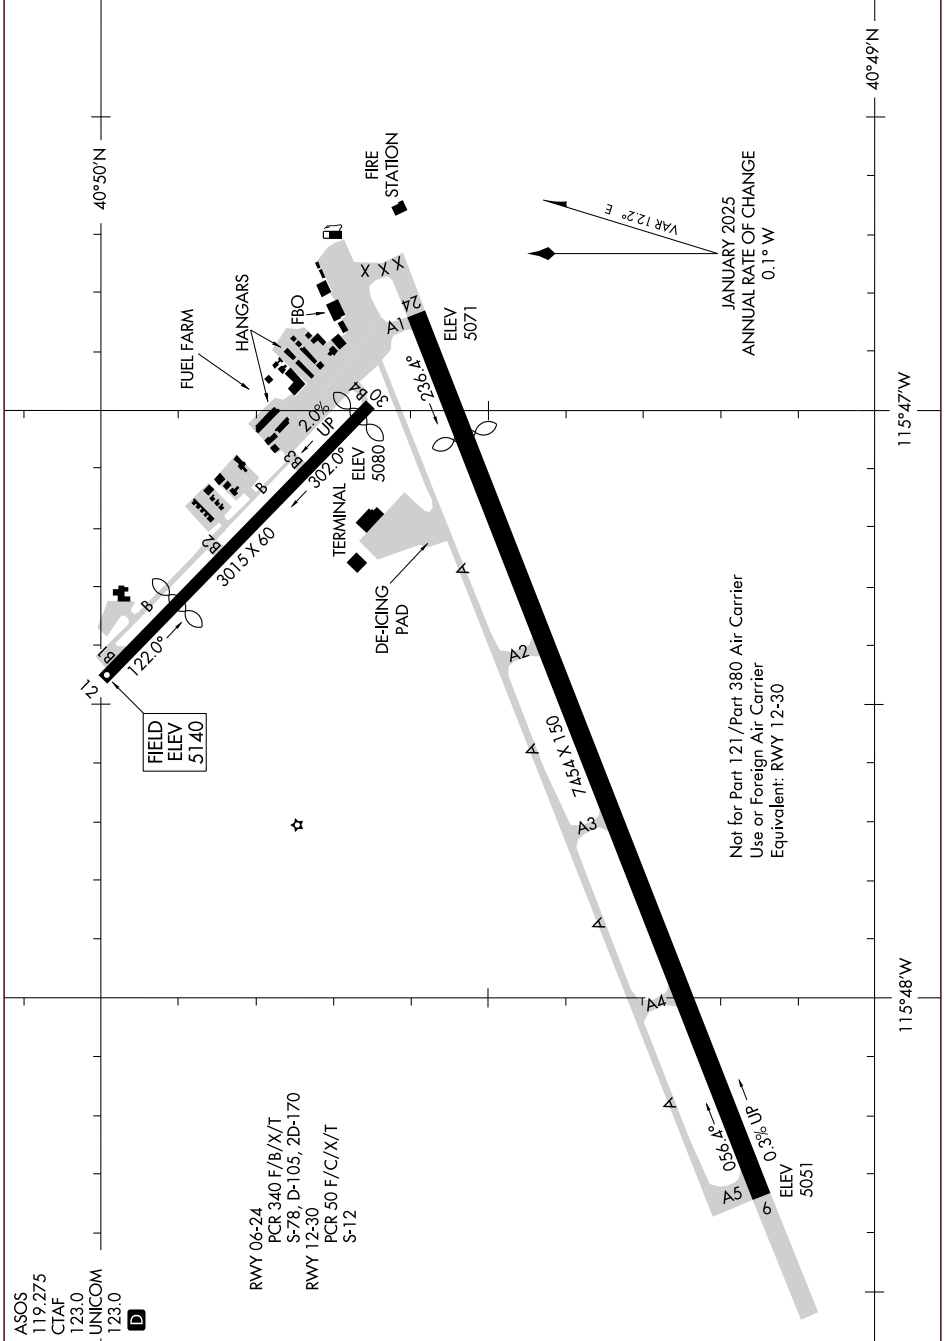

25275

AIRPORT DIAGRAM

AL-129 (FAA)

ELKO RGNL (EKO)
ELKO, NEVADA

SW-4, 16 APR 2026 to 14 MAY 2026

JANUARY 2025
ANNUAL RATE OF CHANGE
0.1° W

Not for Part 121/Part 380 Air Carrier
Use or Foreign Air Carrier
Equivalent: RWY 12-30

ASOS
119.275
CTAF
123.0
UNICOM
123.0
D

RWY 06-24
PCR 340 F/B/X/T
S-78, D-105, 2D-170
RWY 12-30
PCR 50 F/C/X/T
S-12

AIRPORT DIAGRAM

25275

ELKO, NEVADA
ELKO RGNL (EKO)

SW-4, 16 APR 2026 to 14 MAY 2026