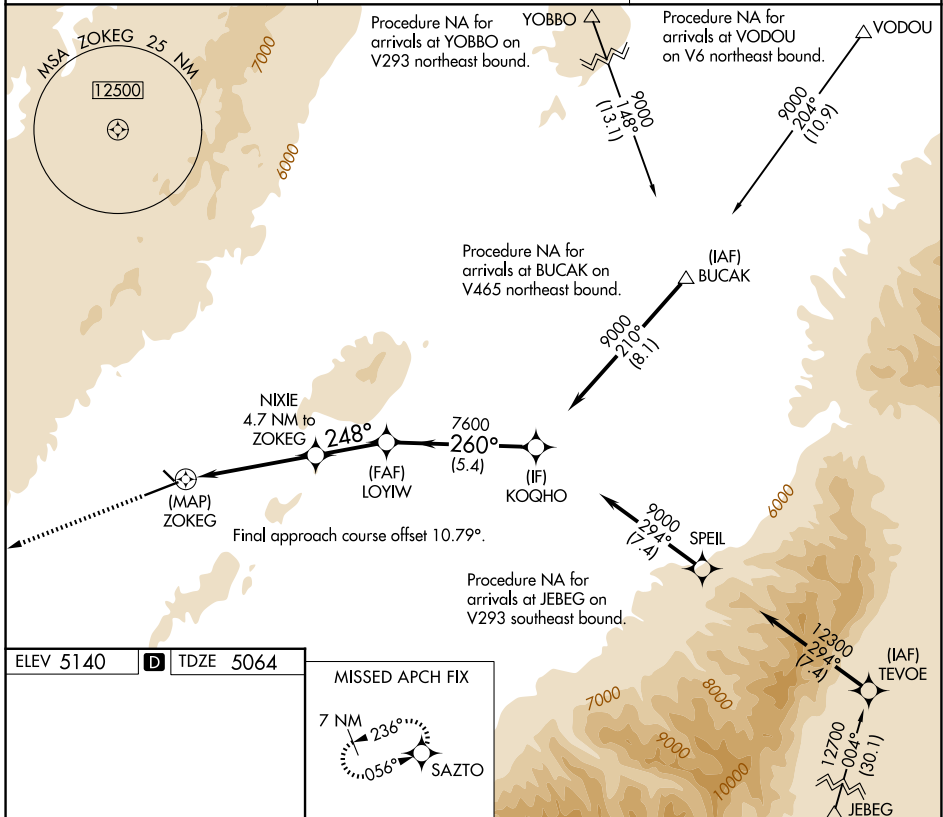

APP CRS 248°	Rwy Ldg TDZE Apt Elev	6418 5064 5140
------------------------	-----------------------------	---

RNAV (GPS) RWY 24

ELKO RGNL (EKO)

RNP APCH. Inop table does not apply to Cats C/D. Circling Rwy 24 NA at night. Rwy 24 helicopter visibility reduction below 3/4 SM NA. -25°C	MALSRR 	MISSED APPROACH: Climb to 10000 direct SAZTO and hold, continue climb-in-hold to 10000.
ASOS 119.275	SALT LAKE CENTER 132.25 338.35	UNICOM 123.0 (CTAF) 0

CATEGORY	A	B	C	D
LNAV MDA	6260-3/4 1196 (1200-3/4)	6260-1 1196 (1200-1)	6260-3 1196 (1200-3)	6960-3 1820 (1900-3)
CIRCLING	6260-1 1/4 1120 (1200-1 1/4)	6260-1 1/2 1120 (1200-1 1/2)	6640-3 1500 (1500-3)	6960-3 1820 (1900-3)

SW-4, 16 APR 2026 to 14 MAY 2026

SW-4, 16 APR 2026 to 14 MAY 2026