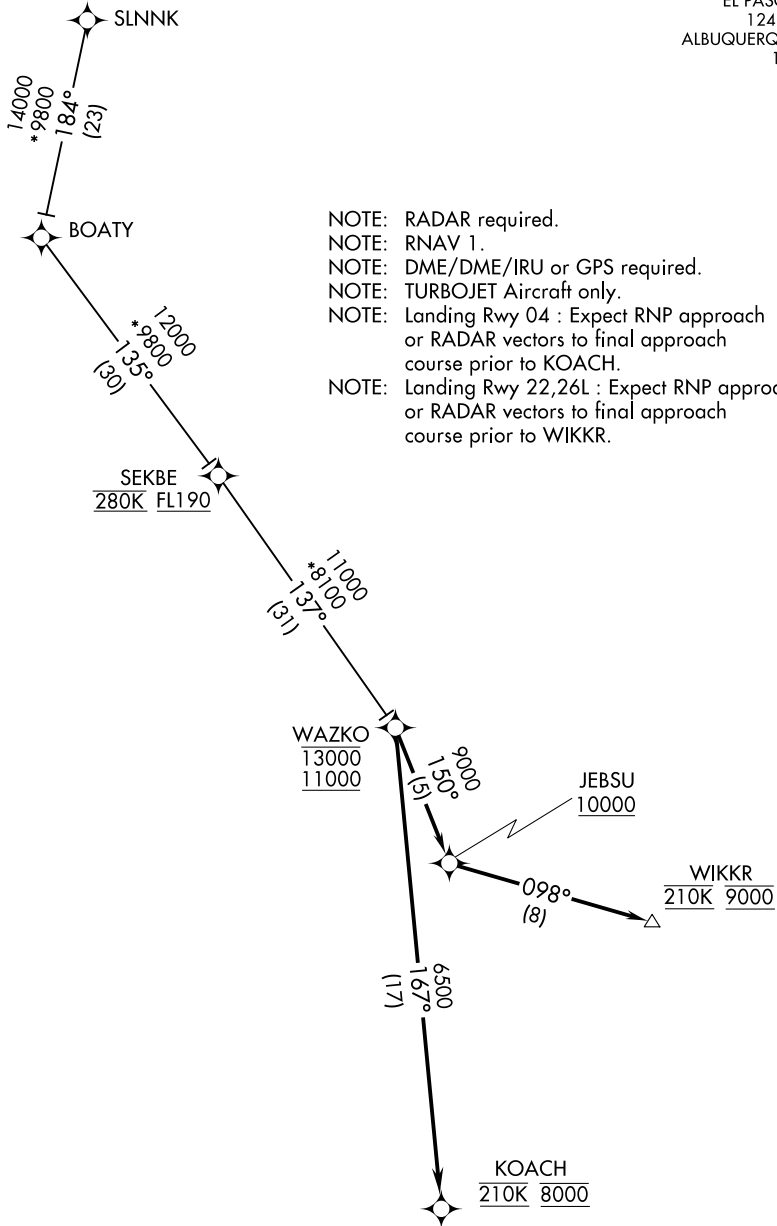

(WAZKO.WAZKO1) 20030
WAZKO ONE ARRIVAL (RNAV)

AL-134 (FAA)

EL PASO INTL (ELP)
 EL PASO, TEXAS

EL PASO D-ATIS
 120.0 254.3
 EL PASO APP CON
 124.25 298.85
 ALBUQUERQUE CENTER
 128.2 285.5

- NOTE: RADAR required.
- NOTE: RNAV 1.
- NOTE: DME/DME/IRU or GPS required.
- NOTE: TURBOJET Aircraft only.
- NOTE: Landing Rwy 04 : Expect RNP approach or RADAR vectors to final approach course prior to KOACH.
- NOTE: Landing Rwy 22,26L : Expect RNP approach or RADAR vectors to final approach course prior to WIKKR.

SC-3, 16 APR 2026 to 14 MAY 2026

SC-3, 16 APR 2026 to 14 MAY 2026

(NARRATIVE ON FOLLOWING PAGE)

NOTE: Chart not to scale.

WAZKO ONE ARRIVAL (RNAV)
 (WAZKO.WAZKO1) 03APR14

EL PASO, TEXAS
EL PASO INTL (ELP)