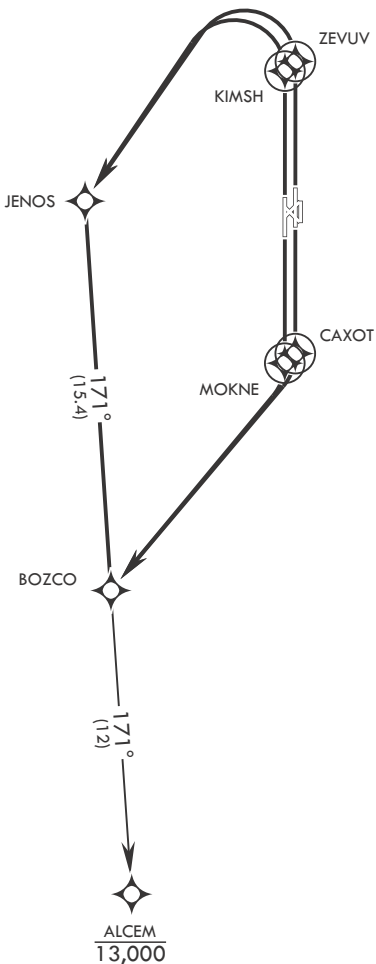

25051

(USAF)

VANCE AFB (KEND)

BOZCO ONE DEPARTURE (RNAV)

ENID, OKLAHOMA

RNAV1-GPS

ATIS ★
 115.4 263.15
 CLNC DEL
 225.4
 GND CON
 121.675 289.4
 TOWER ★
 124.05 259.1
 DEP CON
 120.525 306.3

TOP ALTITUDE:
13,000

SC-1, 16 APR 2026 to 14 MAY 2026

SC-1, 16 APR 2026 to 14 MAY 2026

1677

DEPARTURE ROUTE DESCRIPTION

TAKEOFF RWY 17C: Climb direct CAXOT, then right turn direct BOZCO, thence...

TAKEOFF RWY 17R: Climb direct MOKNE, then right turn direct BOZCO, thence...

TAKEOFF RWY 35C: Climb direct ZEVUV, then left turn direct JENOS, then track 171° to BOZCO, thence...

TAKEOFF RWY 35L: Climb direct KIMSH, then left turn direct JENOS, then track 171° to BOZCO, thence...