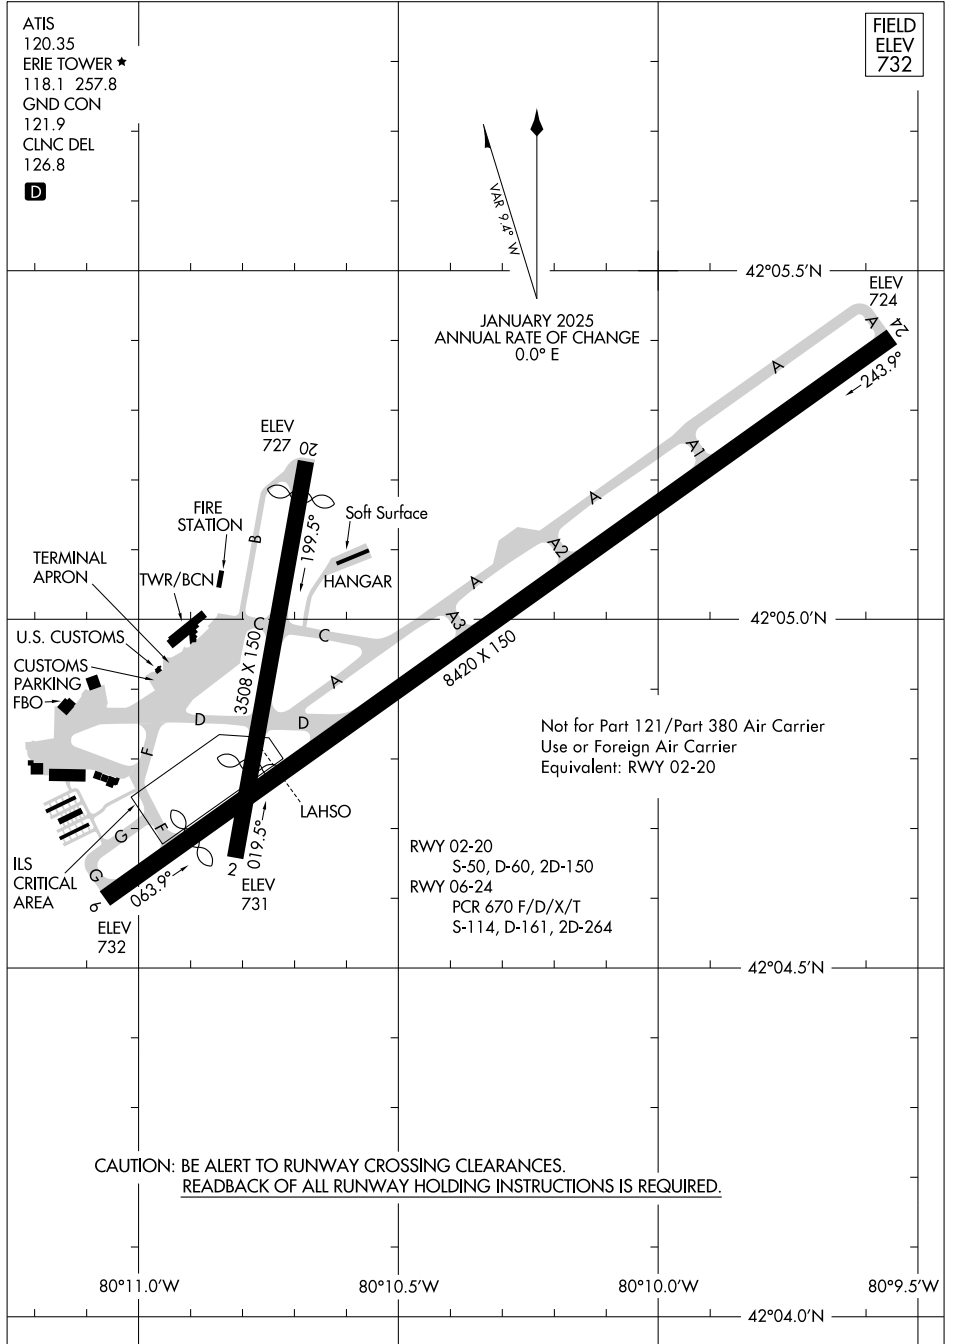

# AIRPORT DIAGRAM

ERIE INTL/TOM RIDGE FLD (E.R.I)  
ERIE, PENNSYLVANIA

AL-139 (FAA)

NE-4, 16 APR 2026 to 14 MAY 2026

NE-4, 16 APR 2026 to 14 MAY 2026

# AIRPORT DIAGRAM

ERIE, PENNSYLVANIA  
ERIE INTL/TOM RIDGE FLD (E.R.I)