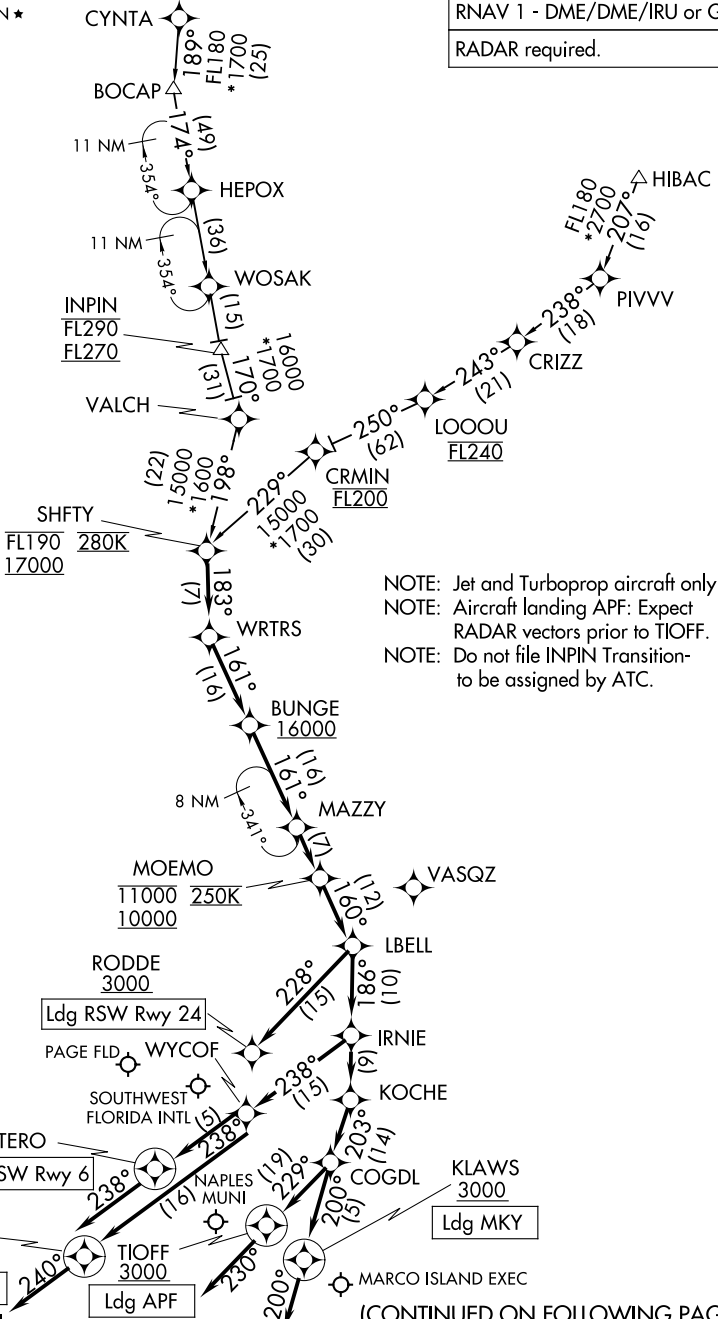

SHFTY SIX ARRIVAL (RNAV)

FORT MYERS, FLORIDA

FORT MYERS APP CON ★
 126.8
 APF ATIS
 134.225
 FMY ATIS
 123.725
 RSW D-ATIS
 124.65

RNAV 1 - DME/DME/IRU or GPS.
 RADAR required.

NOTE: Jet and Turboprop aircraft only.
 NOTE: Aircraft landing APF: Expect RADAR vectors prior to TIOFF.
 NOTE: Do not file INPIN Transition to be assigned by ATC.

NOTE: Chart not to scale.

(CONTINUED ON FOLLOWING PAGE)

SHFTY SIX ARRIVAL (RNAV)

FORT MYERS, FLORIDA